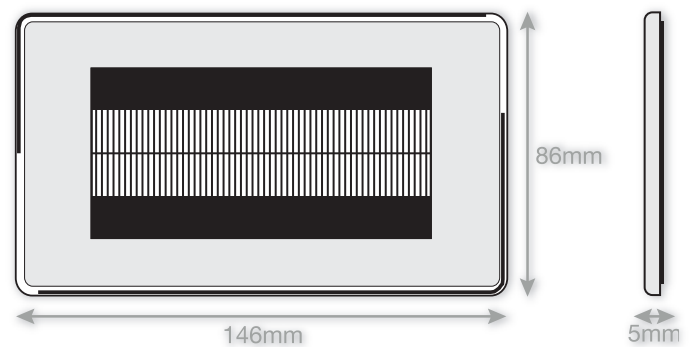

Data Sheet :

5M-BR-14

Code	5M-BR-14
Description	2 Aperture Brush Plate - Polished Chrome with Black Brush
Size	146mm x 86mm x 5mm
Range	Selectric Euro Media / Data Plates & Modules - 5M
Colour	Polished Chrome
Included	M3.5 fixing screws
Material	Premium grade steel
Weight	1.02kg
Inner Carton Quantity	10
Inner Carton Weight	10.2kg
Guarantee	5 years
Barcode	5025117005040
Commodity Code	85369085
Standards	BS 5733
Notes	<ul style="list-style-type: none">• Minimum back box depth required: 25mm