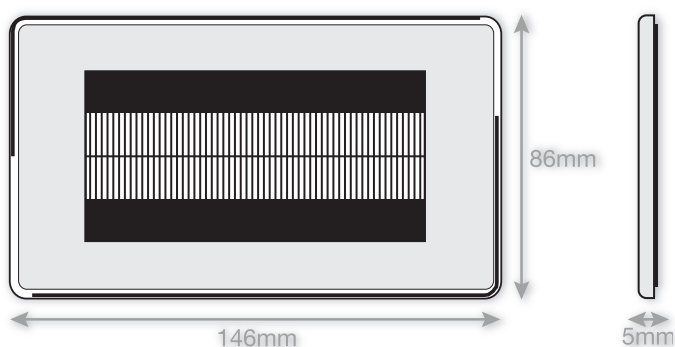

## 5M-BR-13

<b>Code</b>	5M-BR-13
<b>Description</b>	2 Aperture Brush Plate - Satin Chrome with Black Brush
<b>Size</b>	146mm x 86mm x 5mm
<b>Range</b>	Selectric Euro Media / Data Plates & Modules - 5M
<b>Colour</b>	Satin Chrome
<b>Included</b>	M3.5 fixing screws
<b>Material</b>	Premium grade steel
<b>Weight</b>	1.02kg
<b>Inner Carton Quantity</b>	10
<b>Inner Carton Weight</b>	10.2kg
<b>Guarantee</b>	5 years
<b>Barcode</b>	5025117004982
<b>Commodity Code</b>	85369085
<b>Standards</b>	BS 5733
<b>Notes</b>	<ul style="list-style-type: none"><li>• Minimum back box depth required: 25mm</li></ul>