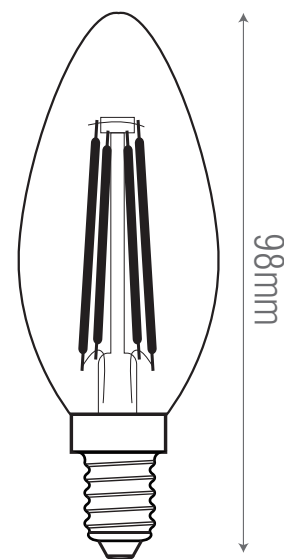

94341

E14 LED Filament Candle

FEATURES

- 2 years warranty
- Clear glass & bright nickel finish
- Constructed from glass & aluminium alloy
- Flicker free

SPEC DATA

Product Wattage:	4W
Product Lumen:	470
Lumen/W:	118
Kelvin:	2700K
Energy Rating:	A++
Dimmable:	N
Power Factor:	0.5
CRI:	80
Lifetime (Hours):	15000
SDCM:	6
Product Voltage:	220-240V
Operating Temp.:	-20 to 40 Degree
Hertz:	50/60
Product Weight (KG):	0.014

35mm

98mm