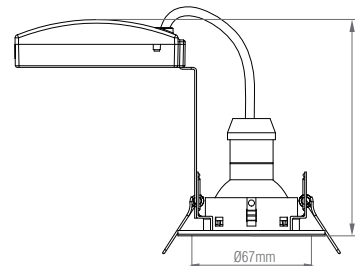

79978

Speculo Fire Rated Recessed Downlight

FEATURES

- 2 years warranty
- Matt white finish
- Constructed from steel & clear glass
- Suitable for bathroom zone 1 if used in conjunction with a 30MA RCD
- Fire rated to 30, 60 & 90 minutes

SPEC DATA

Product Wattage:	GU10 (required)
Dimmable:	Y
Product Voltage:	220-240V
IP Rating:	65
Product Weight (KG):	0.151
Terminal Block:	4-way quick fit
Class:	2
Cut Hole Dia:	Ø67mm
Minimum Cavity Depth:	122mm

ACCESSORIES

81018, Speculo bracket
78485, Pacto 10W, 3000K
78486, Pacto 10W, 4000K
70257, GU10 LED 60°, 3000K
70258, GU10 LED 60°, 4000K
74045, GU10 LED 60°, 6000K
70259, GU10 LED dimmable 60°, 3000K
70260, GU10 LED dimmable 60°, 4000K
74048, GU10 LED dimmable 60°, 6000K
78859, GU10 LED SMD 38°, 3000K
78860, GU10 LED SMD 38°, 4000K
78861, GU10 LED SMD 38°, 6000K
78862, GU10 LED SMD dimmable 38°, 3000K
78863, GU10 LED SMD dimmable 38°, 4000K
78864, GU10 LED SMD dimmable 38°, 6000K
90631, GU10 LED SMD 38°, 3000K
90632, GU10 LED SMD 38°, 4000K
90982, GU10 LED SMD dimmable 38°, 3000K
90983, GU10 LED SMD dimmable 38°, 4000K