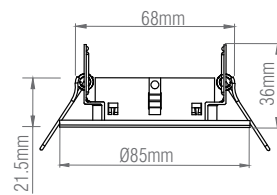

79978

Speculo Fire Rated Recessed Downlight

FEATURES

- 2 years warranty
- Matt white finish
- Constructed from steel & clear glass
- Suitable for bathroom zone 1 if used in conjunction with a 30MA RCD
- Fire rated to 30, 60 & 90 minutes

SPEC DATA

Product Wattage:	GU10 (required)
Dimmable:	Y
Product Voltage:	220-240V
IP Rating:	65
Product Weight (KG):	0.151
Terminal Block:	4-way quick fit
Class:	2
Cut Hole Dia:	Ø67mm
Minimum Cavity Depth:	122mm

ACCESSORIES

81018, Speculo bracket
78485, Pacto 10W, 3000K
78486, Pacto 10W, 4000K
70257, GU10 LED 60°, 3000K
70258, GU10 LED 60°, 4000K
74045, GU10 LED 60°, 6000K
70259, GU10 LED dimmable 60°, 3000K
70260, GU10 LED dimmable 60°, 4000K
74048, GU10 LED dimmable 60°, 6000K
78859, GU10 LED SMD 38°, 3000K
78860, GU10 LED SMD 38°, 4000K
78861, GU10 LED SMD 38°, 6000K
78862, GU10 LED SMD dimmable 38°, 3000K
78863, GU10 LED SMD dimmable 38°, 4000K
78864, GU10 LED SMD dimmable 38°, 6000K
90631, GU10 LED SMD 38°, 3000K
90632, GU10 LED SMD 38°, 4000K
90982, GU10 LED SMD dimmable 38°, 3000K
90983, GU10 LED SMD dimmable 38°, 4000K

Quick fit