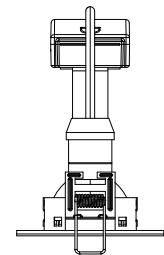

79978

Speculo Fire Rated Recessed Downlight

FEATURES

- 2 years warranty
- Matt white finish
- Constructed from steel & clear glass
- Suitable for bathroom zone 1 if used in conjunction with a 30MA RCD
- Fire rated to 30, 60 & 90 minutes

SPEC DATA

Product Wattage:	GU10 (required)
Dimmable:	Y
Product Voltage:	220-240V
IP Rating:	65
Product Weight (KG):	0.151
Terminal Block:	4-way quick fit
Class:	2
Cut Hole Dia:	Ø67mm
Minimum Cavity Depth:	122mm

Quick fit