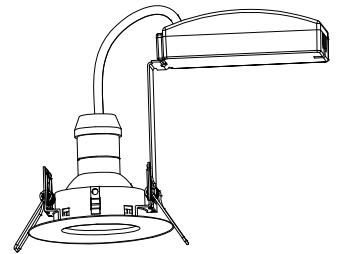

79978

Speculo Fire Rated Recessed Downlight

FEATURES

- 2 years warranty
- Matt white finish
- Constructed from steel & clear glass
- Suitable for bathroom zone 1 if used in conjunction with a 30MA RCD
- Fire rated to 30, 60 & 90 minutes

SPEC DATA

Product Wattage:	GU10 (required)
Dimmable:	Y
Product Voltage:	220-240V
IP Rating:	65
Product Weight (KG):	0.151
Terminal Block:	4-way quick fit
Class:	2
Cut Hole Dia:	Ø67mm
Minimum Cavity Depth:	122mm

Quick fit