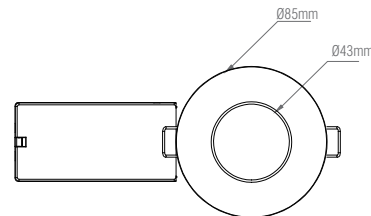

79978

Speculo Fire Rated Recessed Downlight

FEATURES

- 2 years warranty
- Matt white finish
- Constructed from steel & clear glass
- Suitable for bathroom zone 1 if used in conjunction with a 30MA RCD
- Fire rated to 30, 60 & 90 minutes

SPEC DATA

Product Wattage:	GU10 (required)
Dimmable:	Y
Product Voltage:	220-240V
IP Rating:	65
Product Weight (KG):	0.151
Terminal Block:	4-way quick fit
Class:	2
Cut Hole Dia:	Ø67mm
Minimum Cavity Depth:	122mm

ACCESSORIES

81018, Speculo bracket
78485, Pacto 10W, 3000K
78486, Pacto 10W, 4000K
70257, GU10 LED 60°, 3000K
70258, GU10 LED 60°, 4000K
74045, GU10 LED 60°, 6000K
70259, GU10 LED dimmable 60°, 3000K
70260, GU10 LED dimmable 60°, 4000K
74048, GU10 LED dimmable 60°, 6000K
78859, GU10 LED SMD 38°, 3000K
78860, GU10 LED SMD 38°, 4000K
78861, GU10 LED SMD 38°, 6000K
78862, GU10 LED SMD dimmable 38°, 3000K
78863, GU10 LED SMD dimmable 38°, 4000K
78864, GU10 LED SMD dimmable 38°, 6000K
90631, GU10 LED SMD 38°, 3000K
90632, GU10 LED SMD 38°, 4000K
90982, GU10 LED SMD dimmable 38°, 3000K
90983, GU10 LED SMD dimmable 38°, 4000K