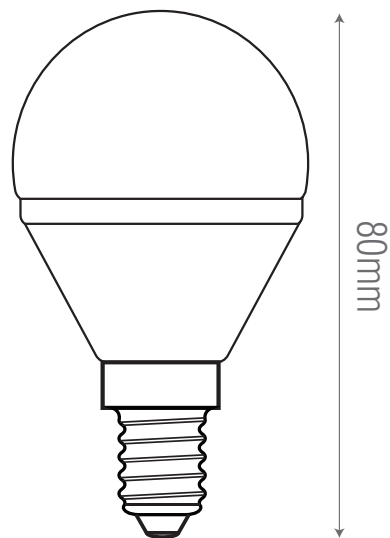

76804

E14 LED Golf Dimmable

FEATURES

- 2 years warranty
- Constructed from polycarbonate & pbt plastic & aluminium alloy
- Opal pc & gloss white plastic finish

SPEC DATA

Product Wattage:	5.8W
Product Lumen:	470
Lumen/W:	81
Kelvin:	3000K
Energy Rating:	A+
Dimmable:	Yes
Power Factor:	>0.4
CRI:	80
Lifetime (Hours):	15000
SDCM:	6
Product Voltage:	220-240V
Hertz:	50/60
Operating Temp.:	-20 to 40 Degree
Product Weight (KG):	0.038

ACCESSORIES

75021, Dimmer module 150W

45mm

80mm