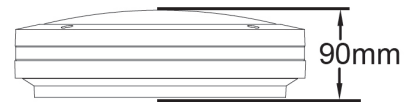

Alphard LED Emergency Bulkhead with Microwave 24W 5000K

RICOMAN

PRODUCT DATA

Range	Bulkheads
Part Code (s)	R181101/MW/E
Applications	Interior
Warranty	5 years
Certification(s)	CE, RoHS

PHYSICAL DATA

Colour Finish	Black
Dimensions (mm)	Ø350 x H90
Luminaire Fixing	Surface mounted, Suspended
Construction Material	Cast aluminium
Diffuser Type	TPa rated
Unit Weight	2.50Kg

ELECTRICAL DATA

Wattage	24W
Voltage Range	AC220-240V
Power Factor	>0.95
Inrush Current	<60A
Running Current	DC700mA

TECHNICAL DATA

Colour Temperature	5000K
Lumens (±5%)	1920
Efficacy	~80 Lm/W
Operating Temperature	0°C to +40°C
Beam Angle	120°
Operating Hours	>50000
CRI	>80Ra
IP Rating	IP65
IK Rating	IK10