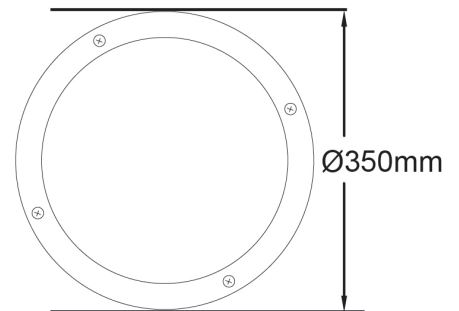

Alphard LED Emergency Bulkhead with Microwave 24W 5000K

RICOMAN

PRODUCT DATA

Range	Bulkheads
Part Code (s)	R181101/MW/E
Applications	Interior
Warranty	5 years
Certification(s)	CE, RoHS

PHYSICAL DATA

Colour Finish	Black
Dimensions (mm)	Ø350 x H90
Luminaire Fixing	Surface mounted, Suspended
Construction Material	Cast aluminium
Diffuser Type	TPa rated
Unit Weight	2.50Kg

ELECTRICAL DATA

Wattage	24W
Voltage Range	AC220-240V
Power Factor	>0.95
Inrush Current	<60A
Running Current	DC700mA

TECHNICAL DATA

Colour Temperature	5000K
Lumens (±5%)	1920
Efficacy	~80 Lm/W
Operating Temperature	0°C to +40°C
Beam Angle	120°
Operating Hours	>50000
CRI	>80Ra
IP Rating	IP65
IK Rating	IK10