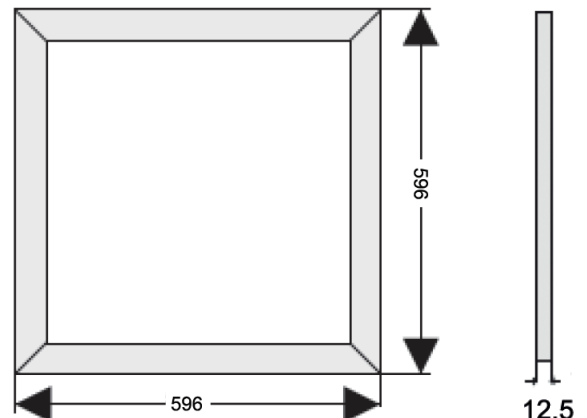

PRODUCT DATASHEET

CTC Panel (Colour Temp Changing)

PRODUCT DATA

Range	LED Panel Lights
Part Code(s)	R101107
Applications	Interior
Warranty	5 years
Certification(s)	CE, RoHS, VDE

PHYSICAL DATA

Colour Finish	White
Dimensions (mm)	596 x 596 x 12.5
Luminaire Fixing	Suspended, recessed, surface
Construction Material	Aluminium
Diffuser Type	Polycarbonate - TPa rated
Unit Weight	3.90Kg

ELECTRICAL DATA

Wattage	36W
Voltage Range	AC100-240V
Power Factor	>0.50
Inrush Current	<60A
Running Current	DC900mA

PERFORMANCE DATA

Colour Temperature	2500K-6500K
Lumens ($\pm 5\%$)	3060
Efficacy	~85Lm/W
Operating Temperature	-20°C to +45°C
Beam Angle	120°
Operating Hours	>50000
CRI	>80Ra
IP Rating	IP65
IK Rating	IK08
Dimming	Options available