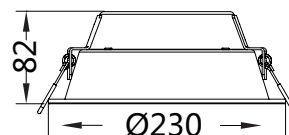

PRODUCT DATASHEET

Carina Downlight

PRODUCT DATA

Range	LED Downlights
Part Code(s)	R093307 R093308
Applications	Interior
Warranty	5 years
Certification(s)	CE, RoHS

PHYSICAL DATA

Colour Finish	White
Dimensions (mm)	Ø230 x H82
Luminaire Fixing	Recessed
Construction Material	Aluminium
Diffuser Type	Polystyrene - TPb rated
Unit Weight	0.61Kg

ELECTRICAL DATA

Wattage	23W
Voltage Range	AC220-240
Power Factor	>0.90
Inrush Current	<60A
Running Current	DC350mA

PERFORMANCE DATA

Colour Temperature	3000K 4000K
Lumens (±5%)	1955
Efficacy	~85Lm/W
Operating Temperature	-20°C to +45°C
Beam Angle	90°
Operating Hours	>50000
CRI	>80Ra
IP Rating	IP20
IK Rating	IK08
Dimming	Options available
Emergency	Emergency Pack available R10-03E(SM)

Hole size \varnothing 200mm