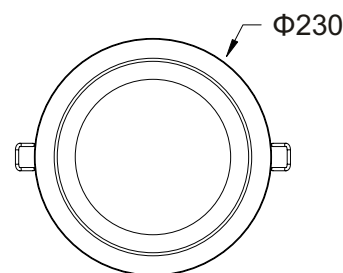

PRODUCT DATASHEET

Carina Downlight

PRODUCT DATA

Range	LED Downlights
Part Code(s)	R093307 R093308
Applications	Interior
Warranty	5 years
Certification(s)	CE, RoHS

PHYSICAL DATA

Colour Finish	White
Dimensions (mm)	Ø230 x H82
Luminaire Fixing	Recessed
Construction Material	Aluminium
Diffuser Type	Polystyrene - TPb rated
Unit Weight	0.61Kg

ELECTRICAL DATA

Wattage	23W
Voltage Range	AC220-240
Power Factor	>0.90
Inrush Current	<60A
Running Current	DC350mA

PERFORMANCE DATA

Colour Temperature	3000K 4000K
Lumens (±5%)	1955
Efficacy	~85Lm/W
Operating Temperature	-20°C to +45°C
Beam Angle	90°
Operating Hours	>50000
CRI	>80Ra
IP Rating	IP20
IK Rating	IK08
Dimming	Options available
Emergency	Emergency Pack available R10-03E(SM)

Hole size \varnothing 200mm