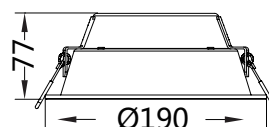

PRODUCT DATASHEET

Carina Downlight

PRODUCT DATA

Range	LED Downlights
Part Code(s)	R093305 R093306
Applications	Interior
Warranty	5 years
Certification(s)	CE, RoHS

PHYSICAL DATA

Colour Finish	White
Dimensions (mm)	Ø190 x H77
Luminaire Fixing	Recessed
Construction Material	Aluminium
Diffuser Type	Polystyrene - TPb rated
Unit Weight	0.53Kg

ELECTRICAL DATA

Wattage	18W
Voltage Range	AC220-240
Power Factor	>0.90
Inrush Current	<60A
Running Current	DC350mA

PERFORMANCE DATA

Colour Temperature	3000K 4000K
Lumens (±5%)	1530
Efficacy	~85Lm/W
Operating Temperature	-20°C to +45°C
Beam Angle	90°
Operating Hours	>50000
CRI	>80Ra
IP Rating	IP20
IK Rating	IK08
Dimming	Options available
Emergency	Emergency Pack available R10-03E(SM)

Hole size \varnothing 165mm