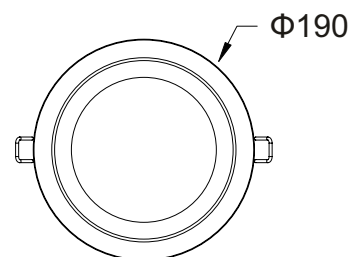

PRODUCT DATASHEET

Carina Downlight

PRODUCT DATA

Range	LED Downlights
Part Code(s)	R093305 R093306
Applications	Interior
Warranty	5 years
Certification(s)	CE, RoHS

PHYSICAL DATA

Colour Finish	White
Dimensions (mm)	Ø190 x H77
Luminaire Fixing	Recessed
Construction Material	Aluminium
Diffuser Type	Polystyrene - TPb rated
Unit Weight	0.53Kg

ELECTRICAL DATA

Wattage	18W
Voltage Range	AC220-240
Power Factor	>0.90
Inrush Current	<60A
Running Current	DC350mA

PERFORMANCE DATA

Colour Temperature	3000K 4000K
Lumens (±5%)	1530
Efficacy	~85Lm/W
Operating Temperature	-20°C to +45°C
Beam Angle	90°
Operating Hours	>50000
CRI	>80Ra
IP Rating	IP20
IK Rating	IK08
Dimming	Options available
Emergency	Emergency Pack available R10-03E(SM)

Hole size \varnothing 165mm