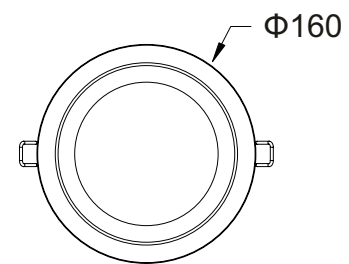

PRODUCT DATASHEET

Carina Downlight

PRODUCT DATA

Range	LED Downlights
Part Code(s)	R093303 R093304
Applications	Interior
Warranty	5 years
Certification(s)	CE, RoHS

PHYSICAL DATA

Colour Finish	White
Dimensions (mm)	Ø160 x H66
Luminaire Fixing	Recessed
Construction Material	Aluminium
Diffuser Type	Polystyrene - TPb rated
Unit Weight	0.37Kg

ELECTRICAL DATA

Wattage	15W
Voltage Range	AC220-240
Power Factor	>0.90
Inrush Current	<60A
Running Current	DC350mA

PERFORMANCE DATA

Colour Temperature	3000K 4000K
Lumens (±5%)	1275
Efficacy	~85Lm/W
Operating Temperature	-20°C to +45°C
Beam Angle	90°
Operating Hours	>50000
CRI	>80Ra
IP Rating	IP20
IK Rating	IK08
Dimming	Options available
Emergency	Emergency Pack available R10-03E(SM)

Hole size \varnothing 140mm