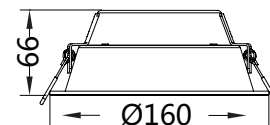

PRODUCT DATASHEET

Carina Downlight

PRODUCT DATA

Range	LED Downlights
Part Code(s)	R093303 R093304
Applications	Interior
Warranty	5 years
Certification(s)	CE, RoHS

PHYSICAL DATA

Colour Finish	White
Dimensions (mm)	Ø160 x H66
Luminaire Fixing	Recessed
Construction Material	Aluminium
Diffuser Type	Polystyrene - TPb rated
Unit Weight	0.37Kg

ELECTRICAL DATA

Wattage	15W
Voltage Range	AC220-240
Power Factor	>0.90
Inrush Current	<60A
Running Current	DC350mA

PERFORMANCE DATA

Colour Temperature	3000K 4000K
Lumens (±5%)	1275
Efficacy	~85Lm/W
Operating Temperature	-20°C to +45°C
Beam Angle	90°
Operating Hours	>50000
CRI	>80Ra
IP Rating	IP20
IK Rating	IK08
Dimming	Options available
Emergency	Emergency Pack available R10-03E(SM)

Hole size \varnothing 140mm