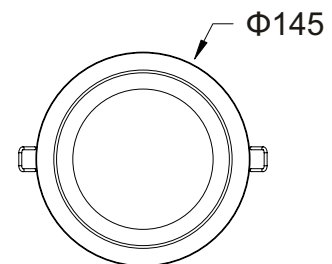

### PHYSICAL DATA

Colour Finish	White
Dimensions (mm)	Ø145 x H56
Luminaire Fixing	Recessed
Construction Material	Aluminium
Diffuser Type	Polystyrene - TPb rated
Unit Weight	0.32Kg

Hole size  $\varnothing$  130mm