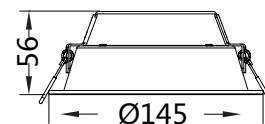

### PHYSICAL DATA

Colour Finish	White
Dimensions (mm)	Ø145 x H56
Luminaire Fixing	Recessed
Construction Material	Aluminium
Diffuser Type	Polystyrene - TPb rated
Unit Weight	0.32Kg

Hole size  $\varnothing$  130mm