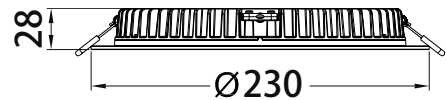

PRODUCT DATASHEET

Pure-Slim Series

PRODUCT DATA

Range	LED Downlights
Part Code(s)	R093209 R093210
Applications	Interior
Warranty	5 years
Certification(s)	CE, RoHS

PHYSICAL DATA

Colour Finish	White
Dimensions (mm)	Ø230 x H28
Luminaire Fixing	Recessed
Construction Material	Aluminium
Diffuser Type	Polystyrene - TPb rated (TPa version also available as optional)
Unit Weight	0.91Kg

ELECTRICAL DATA

Wattage	23W
Voltage Range	AC220-240
Power Factor	>0.90
Inrush Current	<60A
Running Current	DC350mA

PERFORMANCE DATA

Colour Temperature	3000K 4000K
Lumens (±5%)	2135
Efficacy	~93Lm/W
Operating Temperature	-20°C to +45°C
Beam Angle	90°
Operating Hours	>50000
CRI	>80Ra
IP Rating	IP54
IK Rating	IK09
Dimming	-
Emergency	Emergency Pack available R10-03E(SM)

Hole size: 200mm