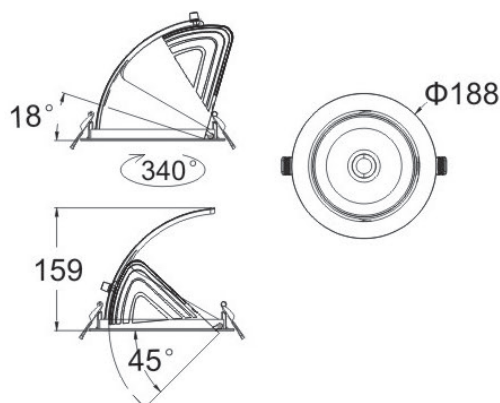

### PRODUCT DATA

Range	LED Downlights
Part Code(s)	R091805/188   R091806/188
Applications	Interior
Warranty	5 years
Certification(s)	CE, RoHS

### PHYSICAL DATA

Colour Finish	White
Dimensions (mm)	Ø190 x H137
Luminaire Fixing	Recessed
Construction Material	Aluminium
Diffuser Type	Polycarbonate - TPa rated
Unit Weight	1.95Kg

Hole size: 170mm