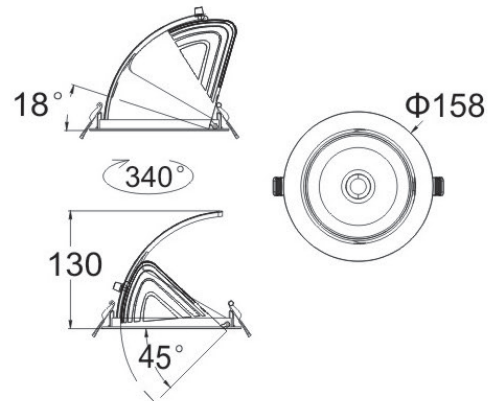

PRODUCT DATASHEET

Saturn Series

PRODUCT DATA

Range	LED Downlights
Part Code(s)	R091803/158 R091804/158
Applications	Interior
Warranty	5 years
Certification(s)	CE, RoHS

PHYSICAL DATA

Colour Finish	White
Dimensions (mm)	Ø160 x H122
Luminaire Fixing	Recessed
Construction Material	Aluminium
Diffuser Type	Polycarbonate - TPa rated
Unit Weight	0.87Kg

ELECTRICAL DATA

Wattage	24W
Voltage Range	AC220-240
Power Factor	>0.90
Inrush Current	<60A
Running Current	DC600mA

PERFORMANCE DATA

Colour Temperature	3000K 5000K
Lumens (±5%)	2040
Efficacy	~85Lm/W
Operating Temperature	-20°C to +45°C
Beam Angle	40°
Operating Hours	>50000
CRI	>80Ra
IP Rating	IP20
IK Rating	IK09
Dimming	Options available
Emergency	Emergency Pack available R10-03E(SM)

Hole size: 145mm