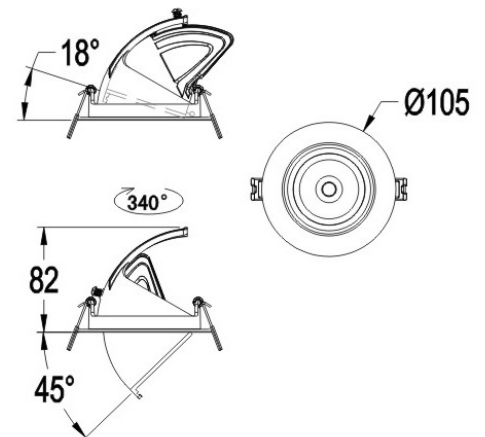

### PHYSICAL DATA

Colour Finish	White
Dimensions (mm)	Ø96 x H55
Luminaire Fixing	Recessed
Construction Material	Aluminium
Diffuser Type	Polycarbonate - TPa rated
Unit Weight	0.37Kg

Hole size: 90mm