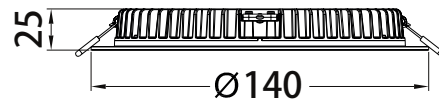

PRODUCT DATASHEET

Ultra-Slim R Series

PRODUCT DATA

Range	LED Downlights
Part Code(s)	R091503 R091514 R091504
Applications	Interior
Warranty	5 years
Certification(s)	CE, RoHS

PHYSICAL DATA

Colour Finish	White
Dimensions (mm)	Ø140 x H25
Luminaire Fixing	Recessed
Construction Material	Aluminium
Diffuser Type	Polystyrene - TPb rated (TPa version also available as optional)
Unit Weight	0.41Kg

ELECTRICAL DATA

Wattage	11W
Voltage Range	AC220-240
Power Factor	>0.90
Inrush Current	<60A
Running Current	DC350mA

PERFORMANCE DATA

Colour Temperature	3000K 5000K 6000K
Lumens (±5%)	945
Efficacy	~86Lm/W
Operating Temperature	-20°C to +45°C
Beam Angle	90°
Operating Hours	>50000
CRI	>80Ra
IP Rating	IP54
IK Rating	IK09
Dimming	Mains dimmable as standard Other options available
Emergency	Emergency Pack available R10-03E(SM)

Hole size: 125mm