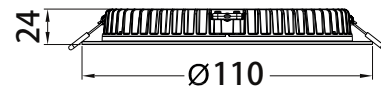

PRODUCT DATASHEET

Ultra-Slim R Series

PRODUCT DATA

Range	LED Downlights
Part Code(s)	R091501 R091512 R091502
Applications	Interior
Warranty	5 years
Certification(s)	CE, RoHS

PHYSICAL DATA

Colour Finish	White
Dimensions (mm)	Ø110 x H24
Luminaire Fixing	Recessed
Construction Material	Aluminium
Diffuser Type	Polystyrene - TPb rated (TPa version also available as optional)
Unit Weight	0.29Kg

ELECTRICAL DATA

Wattage	8W
Voltage Range	AC220-240
Power Factor	>0.90
Inrush Current	<60A
Running Current	DC350mA

PERFORMANCE DATA

Colour Temperature	3000K 5000K 6000K
Lumens (±5%)	710
Efficacy	~89Lm/W
Operating Temperature	-20°C to +45°C
Beam Angle	90°
Operating Hours	>50000
CRI	>80Ra
IP Rating	IP54
IK Rating	IK09
Dimming	Mains dimmable as standard Other options available
Emergency	Emergency Pack available R10-03E(SM)

Hole size: 95mm