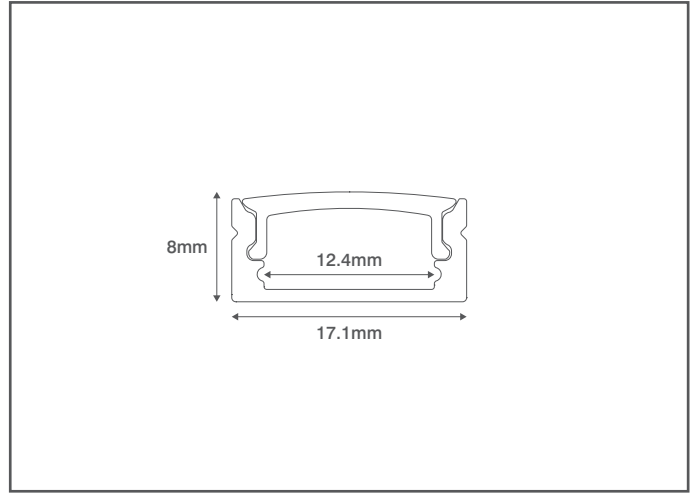

## Technical Specification

Product Code: OVSSE004

Description: 2M Narrow Surface Mounted Aluminium Profile – Opal Diffuser

### General Information

Dimensions	17.1mm (W) x 8.5mm (D) x 2000mm (L)
Materials	Body: Anodised Aluminium 6063 Diffuser: Polycarbonate
Finish	Aluminium
Product Weight	0.432Kg
Ingress Protection	IP20
Warranty	3 Years

### Compatible LED Strip

7.2W/M IP20	White 8mm LED Strip
7.2W/M IP20	White 12mm RGBW LED Strip
14.4W/M IP20	White 10mm LED Strip
14.4W/M IP20	RGBW 12mm LED Strip