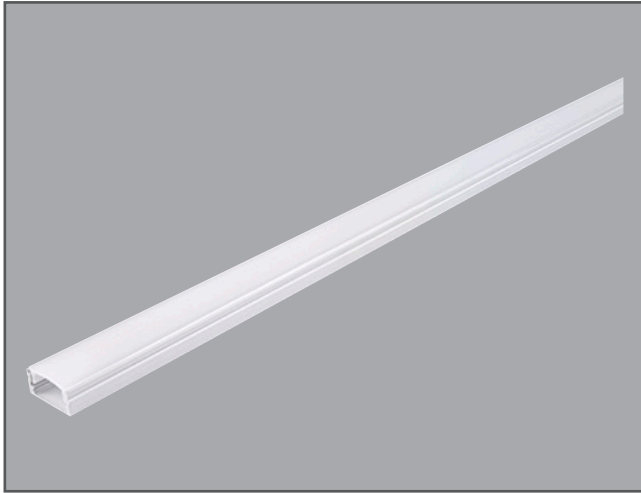

## Technical Specification

Product Code: OVSSE004

Description: 2M Narrow Surface Mounted Aluminium Profile – Opal Diffuser

### General Information

Dimensions	17.1mm (W) x 8.5mm (D) x 2000mm (L)
Materials	Body: Anodised Aluminium 6063 Diffuser: Polycarbonate
Finish	Aluminium
Product Weight	0.432Kg
Ingress Protection	IP20
Warranty	3 Years