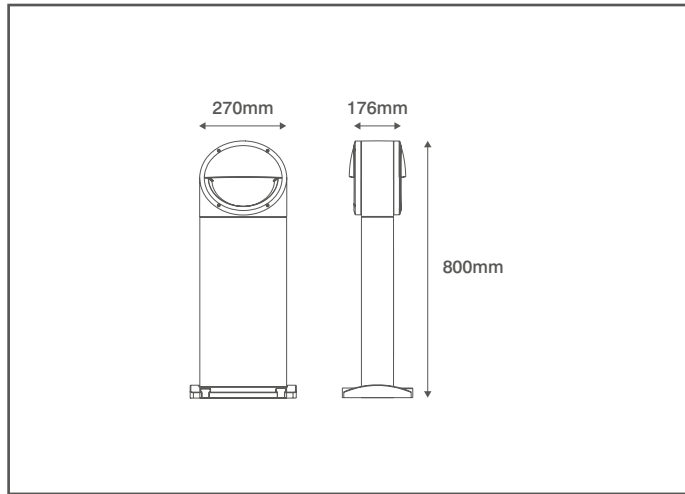

Product Code: OVOL655GY

Description: 20W Max. E27 Holborn Double Sided Bollard - IP54 - Grey

General Information

Dimensions	270mm (W) x 176mm (D) x 800mm (H)
Base Dimension	330mm x 220mm
Fixing Dimensions	4 x 12mm \varnothing at 235mm x 190mm Hole Centres
Materials	Body: Powdercoated Aluminium Diffuser: Polycarbonate
Finish	Grey
Product Weight	9.5Kg
Ingress Protection	IP54
Warranty	1 Year

Supply & Power

Input Voltage & Frequency	230V~
Electrical Safety	Class I
Input Power	Lamp Dependant
Termination	3 Core Flylead - 1 Metre

Luminaire Information

Lamp Type	E27 / ES
Lamp Wattage	20W Max.
Suitable Lamp Types	LED & Compact Fluorescent
Output Information	See information supplied with lamp being installed