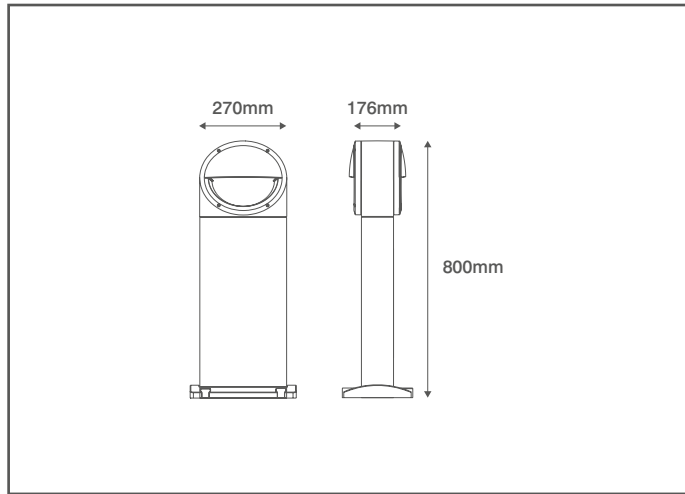

Product Code: OVOL655BK

Description: 20W Max. E27 Holborn Double Sided Bollard - IP54 - Black

General Information

Dimensions	270mm (W) x 176mm (D) x 800mm (H)
Base Dimension	330mm x 220mm
Fixing Dimensions	4 x 12mmØ at 235mm x 190mm Hole Centres
Materials	Body: Powdercoated Aluminium Diffuser: Polycarbonate
Finish	Black
Product Weight	9.5Kg
Ingress Protection	IP54
Warranty	1 Year

Supply & Power

Input Voltage & Frequency	230V~
Electrical Safety	Class I
Input Power	Lamp Dependant
Termination	3 Core Flylead - 1 Metre

Luminaire Information

Lamp Type	E27 / ES
Lamp Wattage	20W Max.
Suitable Lamp Types	LED & Compact Fluorescent
Output Information	See information supplied with lamp being installed