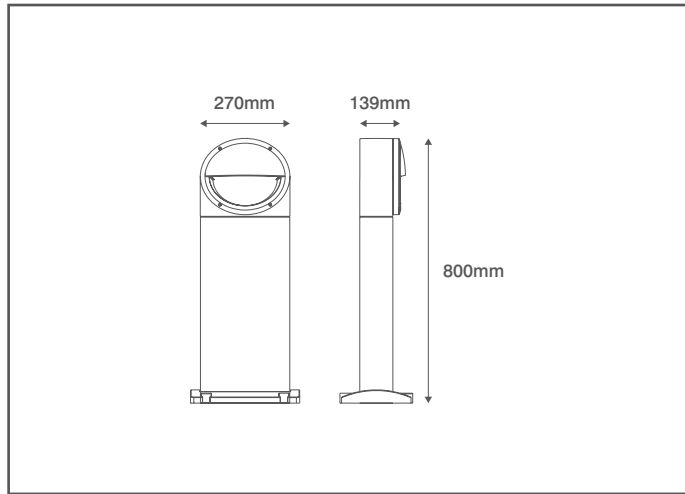

Product Code: OVOL650BK

Description: 20W Max. E27 Holborn Single Sided Bollard - IP54 - Black

General Information

Dimensions	270mm (W) x 139mm (D) x 800mm (H)
Base Dimension	330mm x 220mm
Fixing Dimensions	4 x 12mm \varnothing at 235mm x 190mm Hole Centres
Materials	Body: Powdercoated Aluminium Diffuser: Polycarbonate
Finish	Black
Product Weight	7.6Kg
Ingress Protection	IP54
Warranty	1 Year

Supply & Power

Input Voltage & Frequency	230V~
Electrical Safety	Class I
Input Power	Lamp Dependant
Termination	3 Core Flylead - 1 Metre

Luminaire Information

Lamp Type	E27 / ES
Lamp Wattage	20W Max.
Suitable Lamp Types	LED & Compact Fluorescent
Output Information	See information supplied with lamp being installed