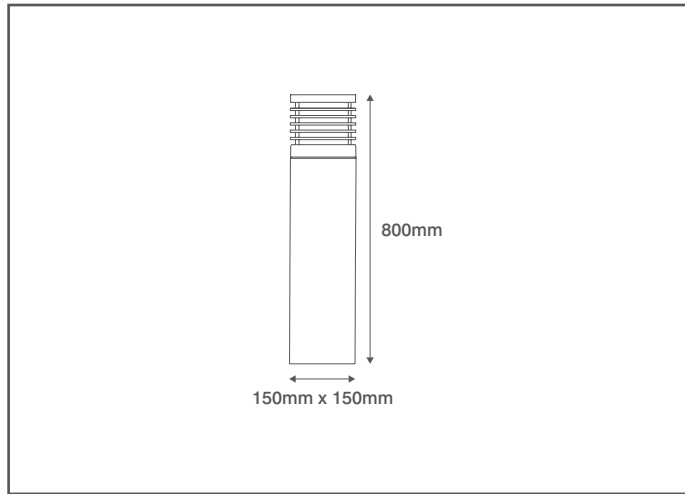

Product Code: OVOL644GY

Description: 11W Max. E27 Trinity Opal Slatted Bollard - IP54 - Grey

General Information

Dimensions	150mm (W) x 150mm (D) x 800mm (H)
Fixing Dimensions	4 x 12mmØ at 98mm x 98mm Hole Centres
Materials	Body: Powdercoated Aluminium Diffuser: Polycarbonate
Finish	Grey
Product Weight	4.5Kg
Ingress Protection	IP54
Warranty	1 Year

Supply & Power

Input Voltage & Frequency	230V~
Electrical Safety	Class I
Input Power	Lamp Dependant
Termination	3 Core Flylead - 1 Metre

Luminaire Information

Lamp Type	E27 / ES
Lamp Wattage	11W Max.
Suitable Lamp Types	LED & Compact Fluorescent
Output Information	See information supplied with lamp being installed