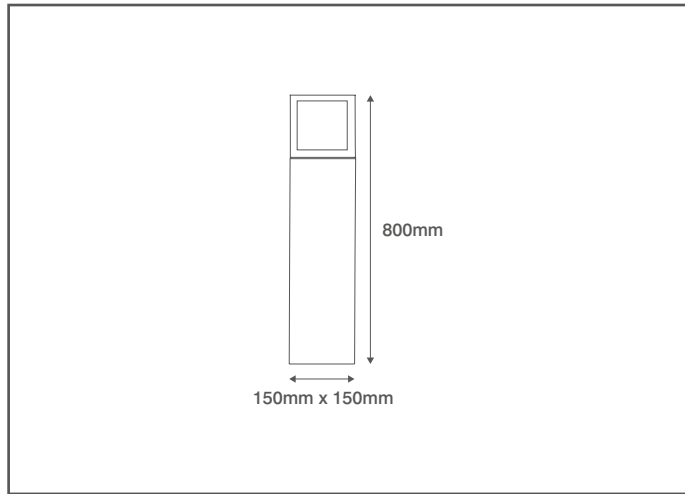

Product Code: OVOL640GY

Description: 11W Max. E27 Trinity Opal Framed Bollard - IP54 - Grey

General Information

Dimensions	150mm (W) x 150mm (D) x 800mm (H)
Fixing Dimensions	4 x 12mmØ at 98mm x 98mm Hole Centres
Materials	Body: Powdercoated Aluminium Diffuser: Polycarbonate
Finish	Grey
Product Weight	3.9Kg
Ingress Protection	IP54
Warranty	1 Year

Supply & Power

Input Voltage & Frequency	230V~
Electrical Safety	Class I
Input Power	Lamp Dependant
Termination	3 Core Flylead - 1 Metre

Luminaire Information

Lamp Type	E27 / ES
Lamp Wattage	11W Max.
Suitable Lamp Types	LED & Compact Fluorescent
Output Information	See information supplied with lamp being installed