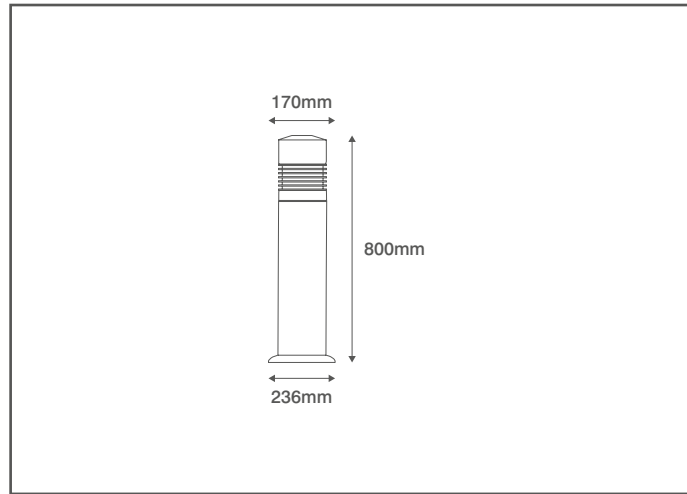

Product Code: OVOL622BK

Description: 20W Max. E27 Trevose Diffused Bollard - IP54 - Black

General Information

Dimensions	170mm Diameter x 800mm (H)
Base Dimension	236mm Diameter
Fixing Dimensions	4 x 12mmØ at 107.7mm x 107.7mm Hole Centres
Materials	Body: Powdercoated Aluminium Diffuser: Polycarbonate
Finish	Black
Product Weight	3.9Kg
Ingress Protection	IP54
Warranty	1 Year

Supply & Power

Input Voltage & Frequency	230V~
Electrical Safety	Class I
Input Power	Lamp Dependant
Termination	3 Core Flylead - 1 Metre

Luminaire Information

Lamp Type	E27 / ES
Lamp Wattage	20W Max.
Suitable Lamp Types	LED & Compact Fluorescent
Output Information	See information supplied with lamp being installed