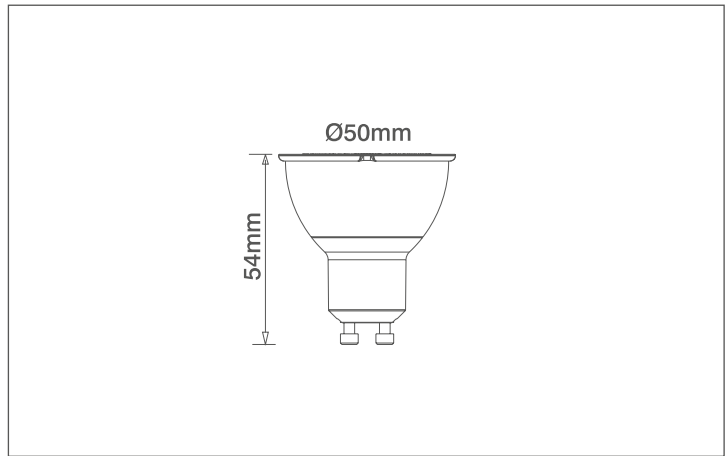

Product Code: OVLA1008C5D

Description: 5W GU10 Glass Dimmable LED Lamp - 4000K

General Information

Dimensions	50mm Diameter x 54mm (L)
Materials	Body: Glass
Product Weight	0.051Kg
Dimmable	Yes
Warranty	2 Years

Colour Temperature	4000K
CRI	>80
Typical Luminous Flux	380lm
Efficacy	84lm/W
Beam Angle	36°
LED Lifetime (L70)	25,000 Hours