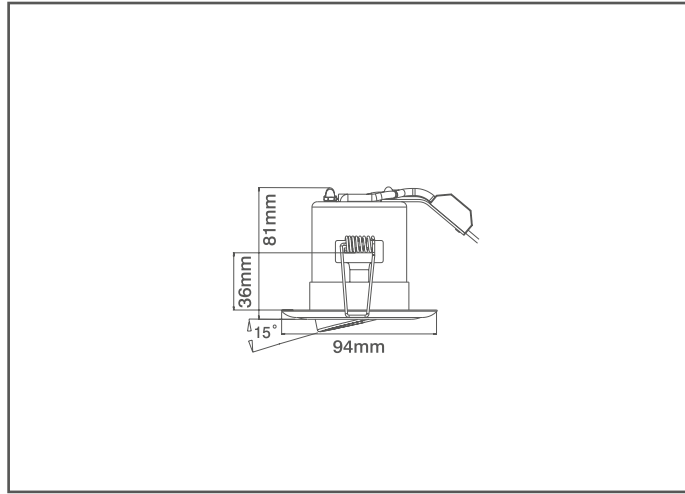

Product Code: OVGU320WH

Description: 50W Max. GU10 Adjustable Downlight - White

### General Information

Dimensions	94mm Diameter x 81mm (D)
Recess Depth	79mm
Materials	Housing: Powdercoated Steel
Finish	White
Product Weight	0.32Kg
Cutout	80mm Diameter
Ceiling Thickness	40mm Max.
Warranty	5 Years

### Luminaire Information

Lamp Type	GU10
Lamp Wattage	50W Max.
Recommended Lamp Length	54mm (Overall)
Suitable Lamp Types	LED & Halogen
Output Information	See information supplied with lamp being installed
Adjustable Angle	15°