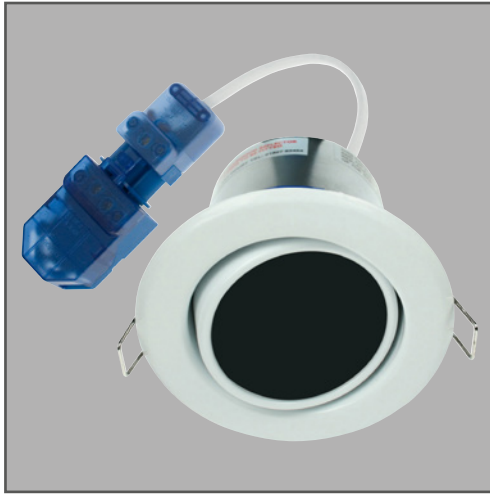

Product Code: OVGU320WH

Description: 50W Max. GU10 Adjustable Downlight - White

### General Information

Dimensions	94mm Diameter x 81mm (D)
Recess Depth	79mm
Materials	Housing: Powdercoated Steel
Finish	White
Product Weight	0.32Kg
Cutout	80mm Diameter
Ceiling Thickness	40mm Max.
Warranty	5 Years

### Supply & Power

Input Voltage	230V~
Electrical Safety	Class I
Input Power	Lamp Dependant

### Luminaire Information

Lamp Type	GU10
Lamp Wattage	50W Max.
Recommended Lamp Length	54mm (Overall)
Suitable Lamp Types	LED & Halogen
Output Information	See information supplied with lamp being installed
Adjustable Angle	15°