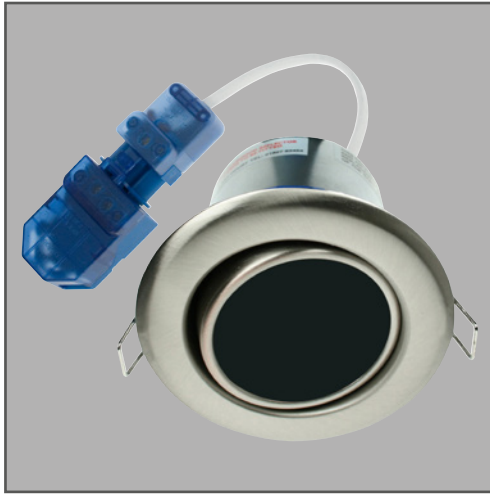

Product Code: OVGU320SC

Description: 50W Max. GU10 Adjustable Downlight - Satin Chrome

### General Information

Dimensions	94mm Diameter x 81mm (D)
Recess Depth	79mm
Materials	Housing: Electroplated Steel
Finish	Satin Chrome
Product Weight	0.32Kg
Cutout	80mm Diameter
Ceiling Thickness	40mm Max.
Warranty	5 Years

### Supply & Power

Input Voltage	230V~
Electrical Safety	Class I
Input Power	Lamp Dependant

### Luminaire Information

Lamp Type	GU10
Lamp Wattage	50W Max.
Recommended Lamp Length	54mm (Overall)
Suitable Lamp Types	LED & Halogen
Output Information	See information supplied with lamp being installed
Adjustable Angle	15°