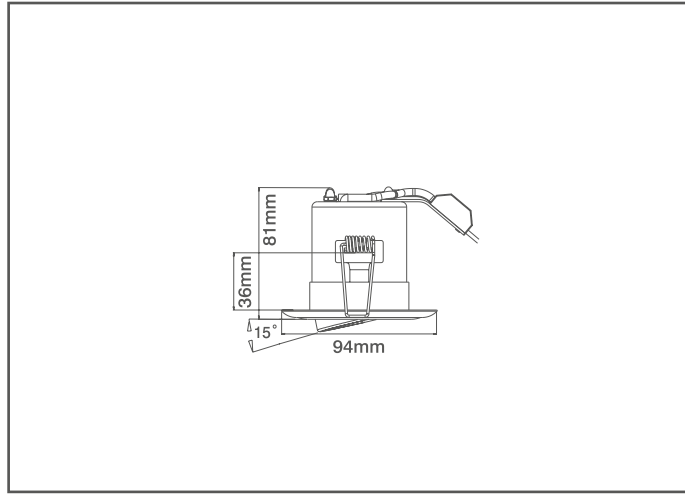

Product Code: OVGU320SC

Description: 50W Max. GU10 Adjustable Downlight - Satin Chrome

### General Information

Dimensions	94mm Diameter x 81mm (D)
Recess Depth	79mm
Materials	Housing: Electroplated Steel
Finish	Satin Chrome
Product Weight	0.32Kg
Cutout	80mm Diameter
Ceiling Thickness	40mm Max.
Warranty	5 Years

### Luminaire Information

Lamp Type	GU10
Lamp Wattage	50W Max.
Recommended Lamp Length	54mm (Overall)
Suitable Lamp Types	LED & Halogen
Output Information	See information supplied with lamp being installed
Adjustable Angle	15°