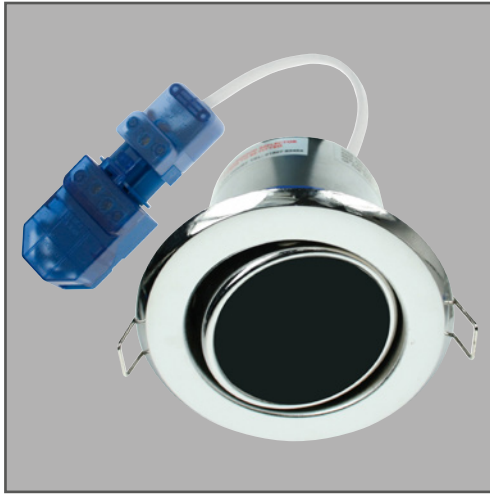

Product Code: OVGU320CH

Description: 50W Max. GU10 Adjustable Downlight - Chrome

General Information

Dimensions	94mm Diameter x 81mm (D)
Recess Depth	79mm
Materials	Housing: Electroplated Steel
Finish	Polished Chrome
Product Weight	0.32Kg
Cutout	80mm Diameter
Ceiling Thickness	40mm Max.
Warranty	5 Years

Supply & Power

Input Voltage	230V~
Electrical Safety	Class I
Input Power	Lamp Dependant

Luminaire Information

Lamp Type	GU10
Lamp Wattage	50W Max.
Recommended Lamp Length	54mm (Overall)
Suitable Lamp Types	LED & Halogen
Output Information	See information supplied with lamp being installed
Adjustable Angle	15°