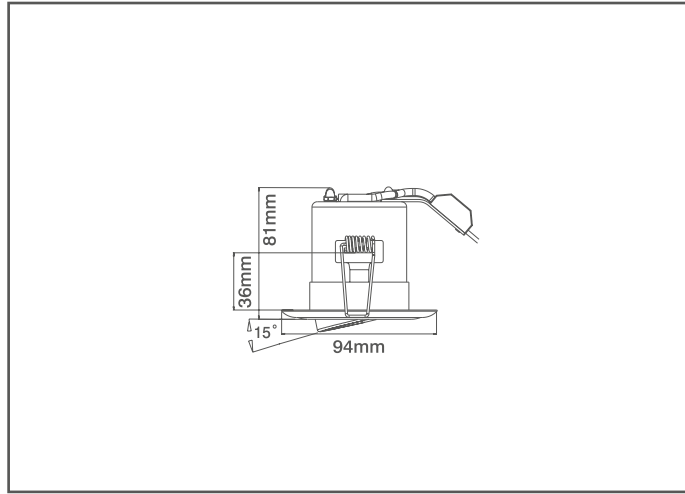

Product Code: OVGU320CH

Description: 50W Max. GU10 Adjustable Downlight - Chrome

General Information

Dimensions	94mm Diameter x 81mm (D)
Recess Depth	79mm
Materials	Housing: Electroplated Steel
Finish	Polished Chrome
Product Weight	0.32Kg
Cutout	80mm Diameter
Ceiling Thickness	40mm Max.
Warranty	5 Years

Supply & Power

Input Voltage	230V~
Electrical Safety	Class I
Input Power	Lamp Dependant

Luminaire Information

Lamp Type	GU10
Lamp Wattage	50W Max.
Recommended Lamp Length	54mm (Overall)
Suitable Lamp Types	LED & Halogen
Output Information	See information supplied with lamp being installed
Adjustable Angle	15°