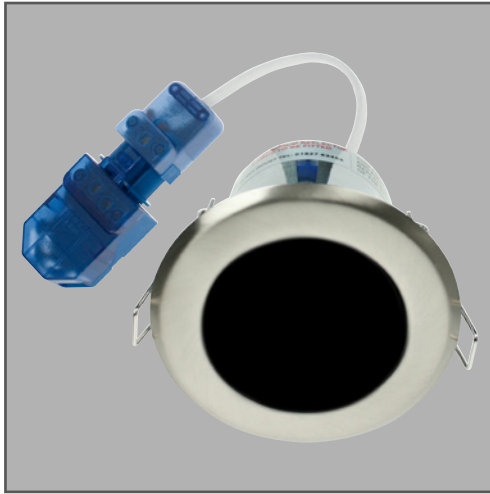

Product Code: OVGU315SC

Description: 50W Max. GU10 Fixed Downlight - Satin Chrome

General Information

Dimensions	82mm Diameter x 72mm (D)
Recess Depth	70mm
Materials	Housing: Electroplated Steel
Finish	Satin Chrome
Product Weight	0.24Kg
Cutout	70mm Diameter
Ceiling Thickness	40mm Max.
Warranty	5 Years

Supply & Power

Input Voltage	230V~
Electrical Safety	Class I
Input Power	Lamp Dependant

Luminaire Information

Lamp Type	GU10
Lamp Wattage	50W Max.
Recommended Lamp Length	54mm (Overall)
Suitable Lamp Types	LED & Halogen
Output Information	See information supplied with lamp being installed