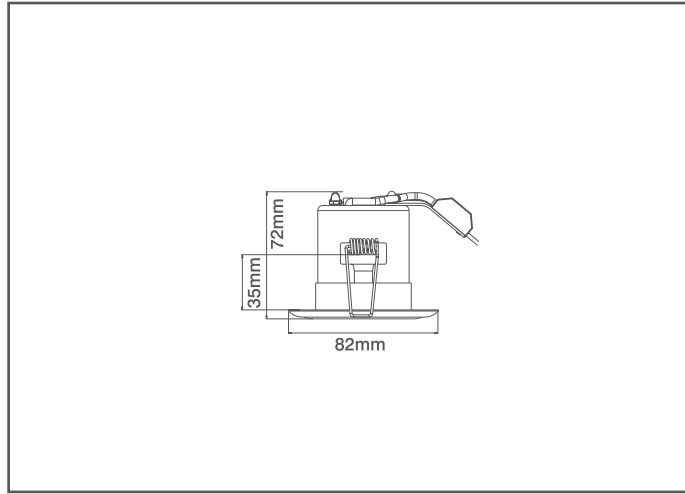

Product Code: OVGU315SC

Description: 50W Max. GU10 Fixed Downlight - Satin Chrome

General Information

Dimensions	82mm Diameter x 72mm (D)
Recess Depth	70mm
Materials	Housing: Electroplated Steel
Finish	Satin Chrome
Product Weight	0.24Kg
Cutout	70mm Diameter
Ceiling Thickness	40mm Max.
Warranty	5 Years

Supply & Power

Input Voltage	230V~
Electrical Safety	Class I
Input Power	Lamp Dependant

Luminaire Information

Lamp Type	GU10
Lamp Wattage	50W Max.
Recommended Lamp Length	54mm (Overall)
Suitable Lamp Types	LED & Halogen
Output Information	See information supplied with lamp being installed