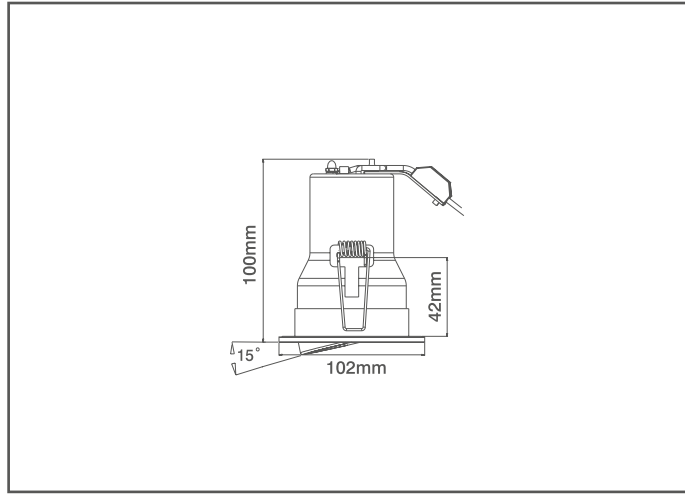

Product Code: OVGU305WH

Description: 50W Max. GU10 Cast Adjustable Downlight - White

General Information

Dimensions	102mm Diameter x 100mm (D)
Recess Depth	95mm
Materials	Housing: Powdercoated Steel Bezel: Powdercoated Cast Zinc
Finish	White
Product Weight	0.448Kg
Cutout	85mm Diameter
Ceiling Thickness	40mm Max.
Warranty	5 Years

Supply & Power

Input Voltage	230V~
Electrical Safety	Class I
Input Power	Lamp Dependant

Luminaire Information

Lamp Type	GU10
Lamp Wattage	50W Max.
Recommended Lamp Length	54mm (Overall)
Suitable Lamp Types	LED & Halogen
Output Information	See information supplied with lamp being installed
Adjustable Angle	15°