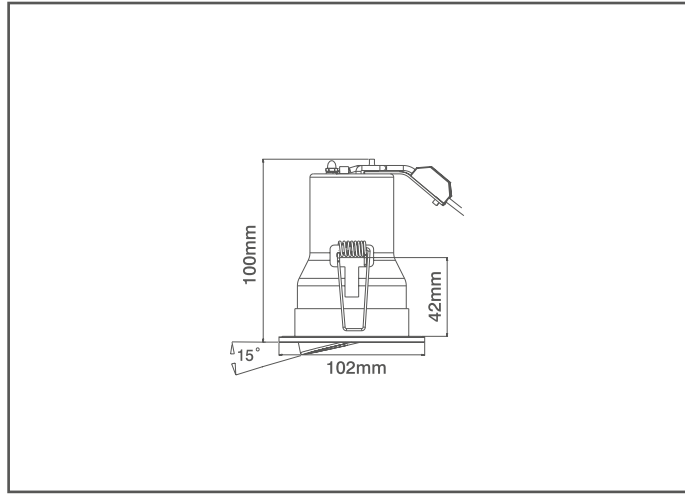

Product Code: OVGU305CH

Description: 50W Max. GU10 Cast Adjustable Downlight - Chrome

### General Information

Dimensions	102mm Diameter x 100mm (D)
Recess Depth	95mm
Materials	Housing: Powdercoated Steel Bezel: Plated Cast Zinc
Finish	Polished Chrome
Product Weight	0.448Kg
Cutout	85mm Diameter
Ceiling Thickness	40mm Max.
Warranty	5 Years

### Luminaire Information

Lamp Type	GU10
Lamp Wattage	50W Max.
Recommended Lamp Length	54mm (Overall)
Suitable Lamp Types	LED & Halogen
Output Information	See information supplied with lamp being installed
Adjustable Angle	15°