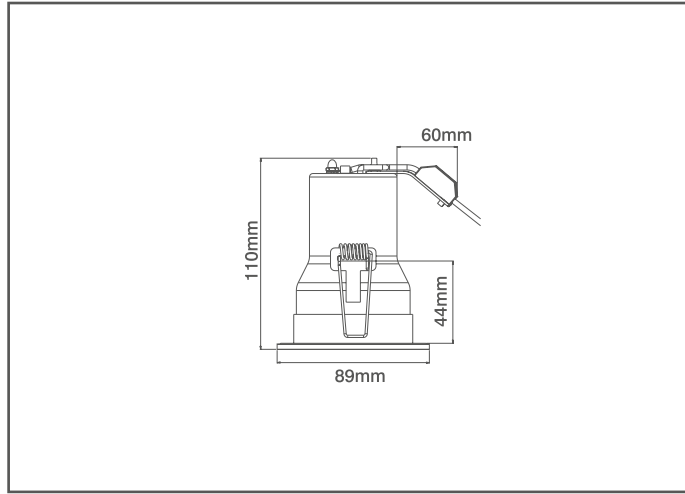

Product Code: OVGU300SC

Description: 50W Max. GU10 Cast Fixed Downlight - Satin Chrome

General Information

Dimensions	89mm Diameter x 110mm (D)
Recess Depth	105mm
Materials	Housing: Powdercoated Steel Bezel: Plated Cast Zinc
Finish	Satin Chrome
Product Weight	0.38Kg
Cutout	70mm Diameter
Ceiling Thickness	40mm Max.
Warranty	5 Years

Supply & Power

Input Voltage	230V~
Electrical Safety	Class I
Input Power	Lamp Dependant

Luminaire Information

Lamp Type	GU10
Lamp Wattage	50W Max.
Recommended Lamp Length	54mm (Overall)
Suitable Lamp Types	LED & Halogen
Output Information	See information supplied with lamp being installed