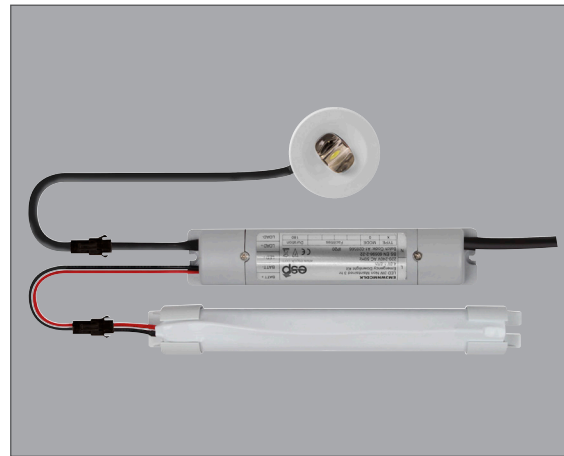

Product Code: OVEM8310

Description: 3W Emergency LED Non-Maintained Corridor Downlight

General Information

Dimensions	150mm (L) x 29mm (W) x 30mm (D)
Materials	Downlight: Polycarbonate
Finish	White
Weight	0.3Kg
Cutout	35mm Diameter
Ingress Protection	IP20
Warranty	4 Years

Supply & Power

Input Voltage & Frequency	220-240V ~ 50/60Hz
Electrical Safety	Class II (Double Insulated)
Input Power	3W
Operation Mode	Non-maintained Only
Ambient Temperature (Ta)	0°C - +40°C
Critical Temperature	+70°C

Luminaire Output

Colour Temperature	5500K
LED Lifetime (L70)	30,000 Hours
Beam Angle	135°
Emergency Luminous Flux	110lm

Emergency Information

Emergency Duration	3 hours minimum
Charging Time	24 Hours
Battery Specification	3.6V 1800mAh Ni-Cd Battery - Serial

Replacement Battery

OVEMB3618NCS	3.6V 1800mAh Ni-Cd Battery - Serial
--------------	-------------------------------------

Escape Route (1 Lux Min.)

Mounting Height	Axial/Wall	Axial/Axial	Transverse/Axial	Transverse/Transverse	Transverse/Wall
2.0m	1.5	7.6	8.5	9	4
2.5m	1.6	4.3	7.5	10.5	5
3.0m	1.8	4.2	8.2	12.2	5.3