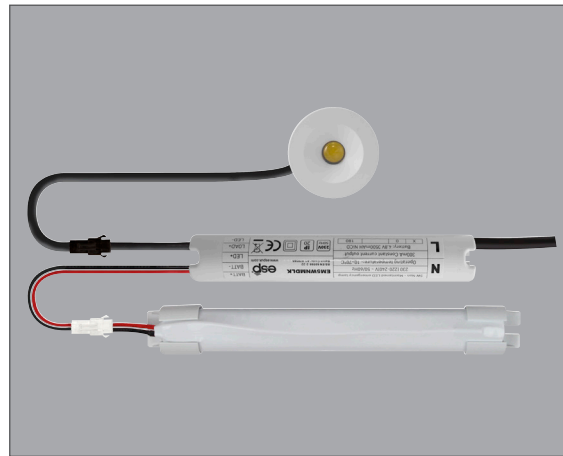

Product Code: OVEM7510ST

Description: 5W Emergency LED Self-Test Non-Maintained Open Area Downlight

General Information

Dimensions	183mm (L) x 230mm (W) x 32mm (D)
Materials	Downlight: Polycarbonate
Finish	White
Weight	0.7Kg
Cutout	40mm Diameter
Ingress Protection	IP20
Self-Test Facility	Yes
Warranty	4 Years

Supply & Power

Input Voltage & Frequency	220-240V ~ 50/60Hz
Electrical Safety	Class II (Double Insulated)
Input Power	5W
Operation Mode	Non-maintained Only
Ambient Temperature (Ta)	0°C - +40°C
Critical Temperature	+70°C

Luminaire Output

Colour Temperature	5500K
LED Lifetime (L70)	30,000 Hours
Beam Angle	120°
Emergency Luminous Flux	250lm

Emergency Information

Emergency Duration	3 hours minimum
Charging Time	24 Hours
Battery Specification	4.8V 3500mAh Ni-Cd Battery - Serial

Replacement Battery

OVEMB4835NCS	4.8V 3500mAh Ni-Cd Battery - Serial
--------------	-------------------------------------

Open Areas

Mounting Height	Axial/Wall	Axial/Axial	Transverse/Axial	Transverse/Transverse	Transverse/Wall
2.0m	2.5	5.5	5.5	5.5	2.5
2.5m	2.5	6	6	6	2.5
3.0m	3	6.5	6.5	6.5	3