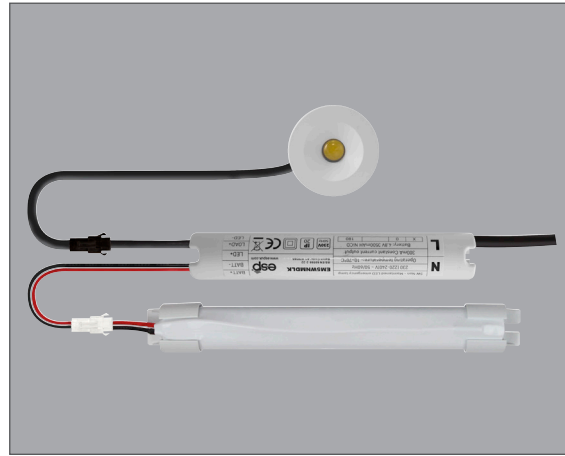

Product Code: OVEM7510

Description: 5W Emergency LED Non-Maintained Open Area Downlight

General Information

Dimensions	183mm (L) x 230mm (W) x 32mm (D)
Materials	Downlight: Polycarbonate
Finish	White
Weight	0.7Kg
Cutout	40mm Diameter
Ingress Protection	IP20
Warranty	4 Years

Supply & Power

Input Voltage & Frequency	220-240V ~ 50/60Hz
Electrical Safety	Class II (Double Insulated)
Input Power	5W
Operation Mode	Non-maintained Only
Ambient Temperature (Ta)	0°C - +40°C
Critical Temperature	+70°C

Luminaire Output

Colour Temperature	5500K
LED Lifetime (L70)	30,000 Hours
Beam Angle	120°
Emergency Luminous Flux	250lm

Emergency Information

Emergency Duration	3 hours minimum
Charging Time	24 Hours
Battery Specification	4.8V 3500mAh Ni-Cd Battery - Serial

Replacement Battery

OVEMB4835NCS	4.8V 3500mAh Ni-Cd Battery - Serial
--------------	-------------------------------------

Open Areas

Mounting Height	Axial/Wall	Axial/Axial	Transverse/Axial	Transverse/Transverse	Transverse/Wall
2.0m	2.5	5.5	5.5	5.5	2.5
2.5m	2.5	6	6	6	2.5
3.0m	3	6.5	6.5	6.5	3