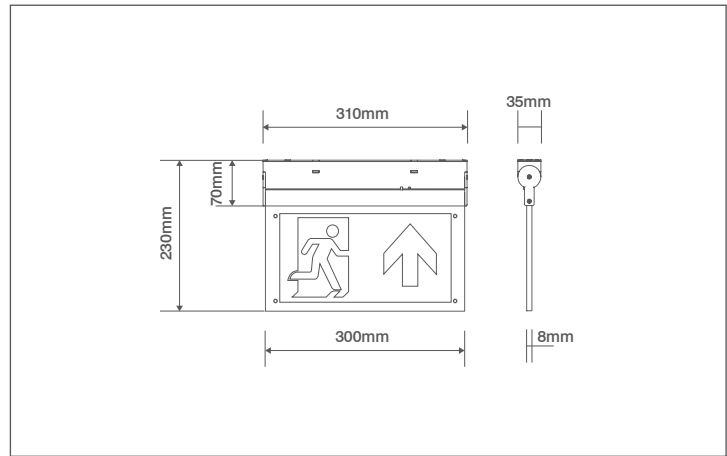

Product Code: OVEM6211UST

Description: 2W Emergency LED Self-Test Maintained Wall/Ceiling Sign - Up Legend

General Information

Dimensions	310mm (W) x 230mm (H) x 35mm (D)
Materials	Housing: Polycarbonate Sign: Acrylic
Finish	White
Weight	0.88Kg
Ingress Protection	IP20
Self-Test Facility	Yes
Warranty	4 Years

Luminaire Output

Colour Temperature	5500K
LED Lifetime (L70)	30,000 Hours
Beam Angle	100°
Typical Luminous Flux	40lm
Emergency Luminous Flux	30lm
Viewing Distance	26 Metres
Legend Direction	Up
Legend Supplied	Double Sided