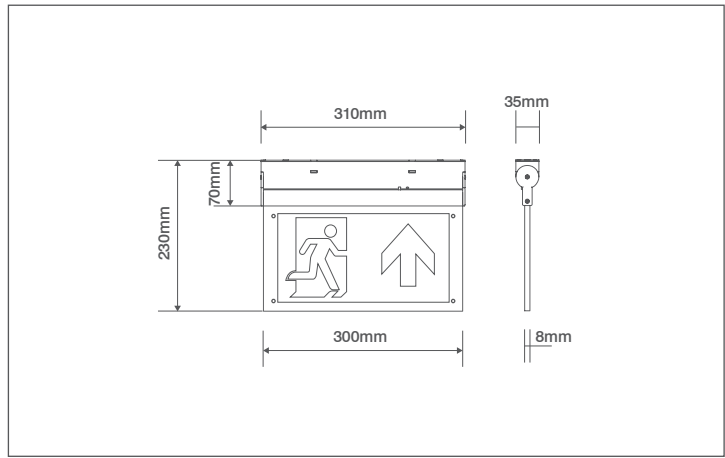

Product Code: OVEM6211U

Description: 2W Emergency LED Maintained Wall/Ceiling Sign - Up Legend

### General Information

Dimensions	310mm (W) x 230mm (H) x 35mm (D)
Materials	Housing: Polycarbonate Sign: Acrylic
Finish	White
Weight	0.88Kg
Ingress Protection	IP20
Warranty	4 Years

### Luminaire Output

Colour Temperature	5500K
LED Lifetime (L70)	30,000 Hours
Beam Angle	100°
Typical Luminous Flux	40lm
Emergency Luminous Flux	30lm
Viewing Distance	26 Metres
Legend Direction	Up
Legend Supplied	Double Sided