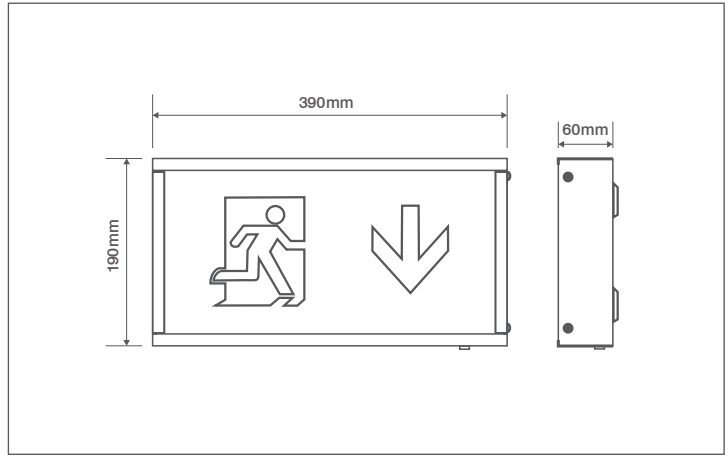

Product Code: OVEM5311WHUST

Description: 4W Emergency LED Self-Test Box Maintained Sign - White - Up Legend

### General Information

Dimensions	390mm (W) x 190mm (H) x 60mm (D)
Materials	Housing: Powdercoated Steel Sign: Acrylic
Finish	White
Weight	1.5Kg
Ingress Protection	IP20
Self-Test Facility	Yes
Warranty	4 Years

### Luminaire Output

Colour Temperature	5500K
LED Lifetime (L70)	30,000 Hours
Beam Angle	100°
Typical Luminous Flux	45lm
Emergency Luminous Flux	40lm
Viewing Distance	34 Metres
Legend Direction	Up