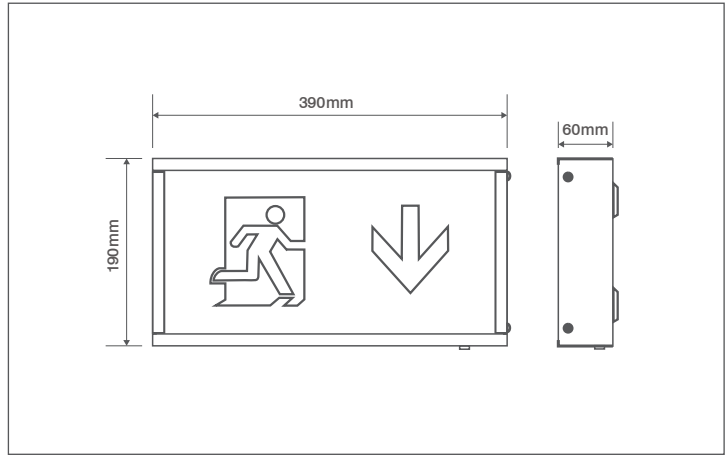

Product Code: OVEM5311WHR

Description: 4W Emergency LED Box Maintained Sign - White - Right Legend

General Information

Dimensions	390mm (W) x 190mm (H) x 60mm (D)
Materials	Housing: Powdercoated Steel Sign: Acrylic
Finish	White
Weight	1.5Kg
Ingress Protection	IP20
Warranty	4 Years

Supply & Power

Input Voltage & Frequency	220-240V ~ 50/60Hz
Electrical Safety	Class I
Input Power	4W
Operation Mode	Maintained or Non-maintained
Ambient Temperature (Ta)	0°C - +40°C
Critical Temperature	+70°C
Cable Entry	2 x 20mm Diameter Knockouts

Luminaire Output

Colour Temperature	5500K
LED Lifetime (L70)	30,000 Hours
Beam Angle	100°
Typical Luminous Flux	45lm
Emergency Luminous Flux	40lm
Viewing Distance	34 Metres
Legend Direction	Right

Emergency Information