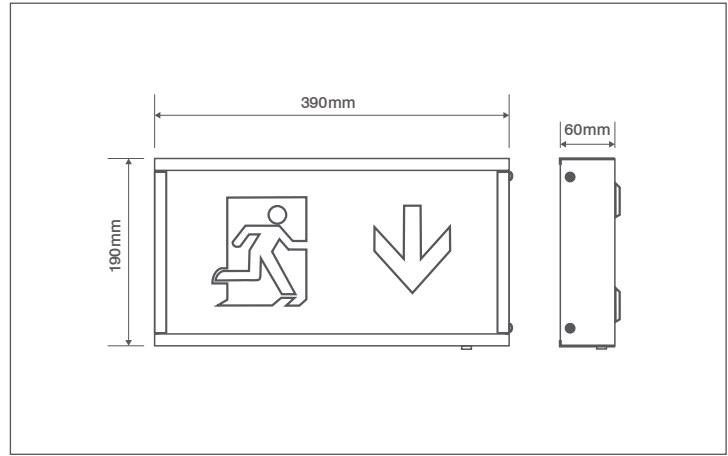

Product Code: OVEM5311WHL

Description: 4W Emergency LED Box Maintained Sign - White - Left Legend

General Information

Dimensions	390mm (W) x 190mm (H) x 60mm (D)
Materials	Housing: Powdercoated Steel Sign: Acrylic
Finish	White
Weight	1.5Kg
Ingress Protection	IP20
Warranty	4 Years

Luminaire Output

Colour Temperature	5500K
LED Lifetime (L70)	30,000 Hours
Beam Angle	100°
Typical Luminous Flux	45lm
Emergency Luminous Flux	40lm
Viewing Distance	34 Metres
Legend Direction	Left

Supply & Power

Input Voltage & Frequency	220-240V ~ 50/60Hz
Electrical Safety	Class I
Input Power	4W
Operation Mode	Maintained or Non-maintained
Ambient Temperature (Ta)	0°C - +40°C
Critical Temperature	+70°C
Cable Entry	2 x 20mm Diameter Knockouts