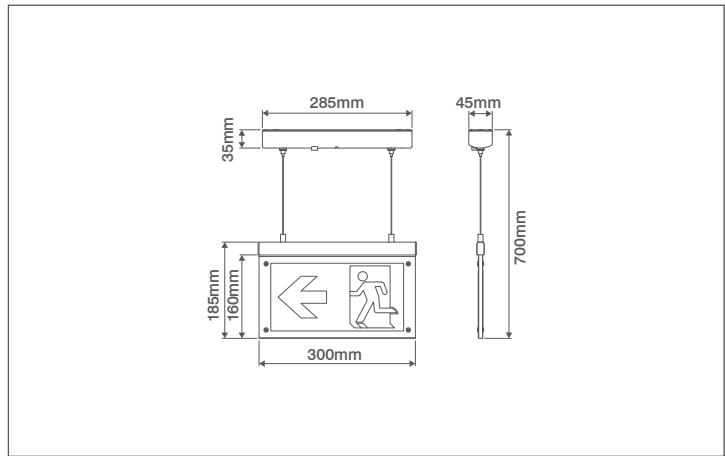

Product Code: OVEM4211UST

Description: 2W Emergency LED Self-Test Maintained Suspended Sign - Up Legend

### General Information

Dimensions	300mm (W) x 700mm (H) x 45mm (D)
Materials	Housing: Polycarbonate
	Support Bar: Aluminium
	Sign: Acrylic
Finish	White
Weight	0.89Kg
Ingress Protection	IP20
Self-Test Facility	Yes
Warranty	4 Years

### Luminaire Output

Colour Temperature	5500K
LED Lifetime (L70)	30,000 Hours
Beam Angle	100°
Typical Luminous Flux	40lm
Emergency Luminous Flux	30lm
Viewing Distance	26 Metres
Legend Direction	Up
Legend Supplied	Double Sided