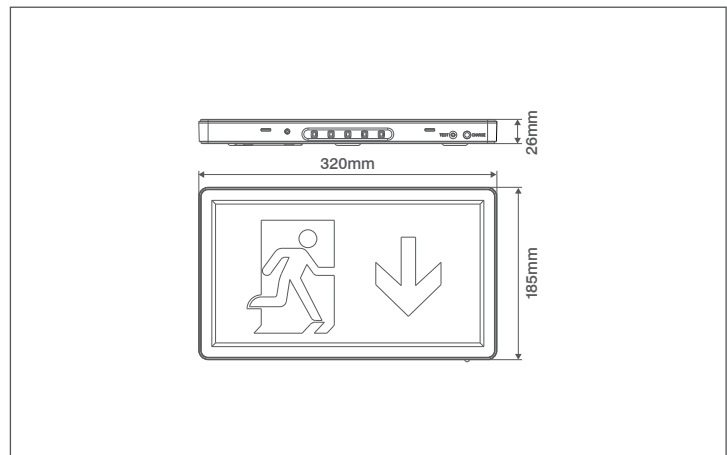

Product Code: OVEM11311WHU

Description: 3W Emergency LED Box Maintained Sign - White - Up Legend

### General Information

Dimensions	320mm (L) x 185mm (H) x 26mm (D)
Materials	Housing: Polycarbonate Sign: Acrylic
Finish	White
Weight	0.62Kg
Ingress Protection	IP20
Warranty	4 Years

### Supply & Power

Input Voltage & Frequency	220-240V ~ 50/60Hz
Electrical Safety	Class I
Input Power	3W
Operation Mode	Maintained or Non-maintained
Ambient Temperature (Ta)	0°C - +40°C
Critical Temperature	+70°C
Cable Entry	20mm Diameter Aperture In Rear

### Luminaire Output

Colour Temperature	6500K
LED Lifetime (L70)	50,000 Hours
Beam Angle	120°
Typical Luminous Flux	45lm
Emergency Luminous Flux	34lm
Viewing Distance	29 Metres
Legend Direction	Up