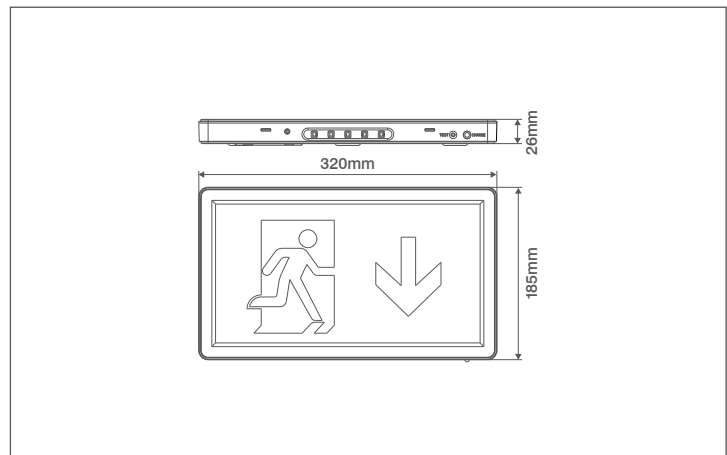

Product Code: OVEM11311WHR

Description: 3W Emergency LED Box Maintained Sign - White - Right Legend

General Information

Dimensions	320mm (L) x 185mm (H) x 26mm (D)
Materials	Housing: Polycarbonate Sign: Acrylic
Finish	White
Weight	0.62Kg
Ingress Protection	IP20
Warranty	4 Years

Supply & Power

Input Voltage & Frequency	220-240V ~ 50/60Hz
Electrical Safety	Class I
Input Power	3W
Operation Mode	Maintained or Non-maintained
Ambient Temperature (Ta)	0°C - +40°C
Critical Temperature	+70°C
Cable Entry	20mm Diameter Aperture In Rear

Luminaire Output

Colour Temperature	6500K
LED Lifetime (L70)	50,000 Hours
Beam Angle	120°
Typical Luminous Flux	45lm
Emergency Luminous Flux	34lm
Viewing Distance	29 Metres
Legend Direction	Right

Emergency Information