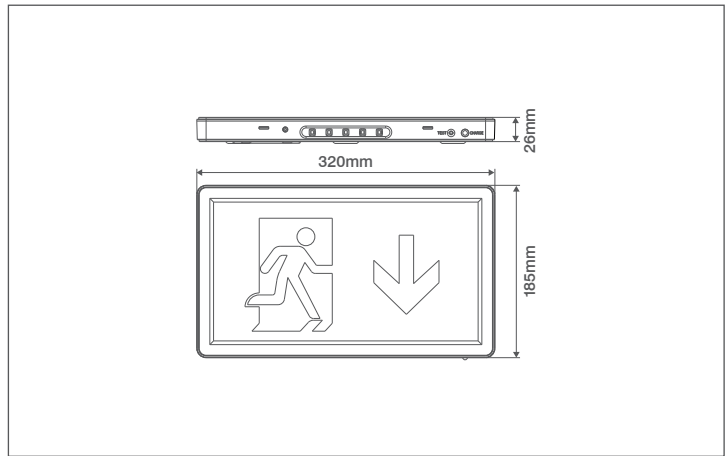

Product Code: OVEM11311WHD

Description: 3W Emergency LED Box Maintained Sign - White - Down Legend

General Information

Dimensions	320mm (L) x 185mm (H) x 26mm (D)
Materials	Housing: Polycarbonate Sign: Acrylic
Finish	White
Weight	0.62Kg
Ingress Protection	IP20
Warranty	4 Years

Luminaire Output

Colour Temperature	6500K
LED Lifetime (L70)	50,000 Hours
Beam Angle	120°
Typical Luminous Flux	45lm
Emergency Luminous Flux	34lm
Viewing Distance	29 Metres
Legend Direction	Down

Supply & Power

Input Voltage & Frequency	220-240V ~ 50/60Hz
Electrical Safety	Class I
Input Power	3W
Operation Mode	Maintained or Non-maintained
Ambient Temperature (Ta)	0°C - +40°C
Critical Temperature	+70°C
Cable Entry	20mm Diameter Aperture In Rear