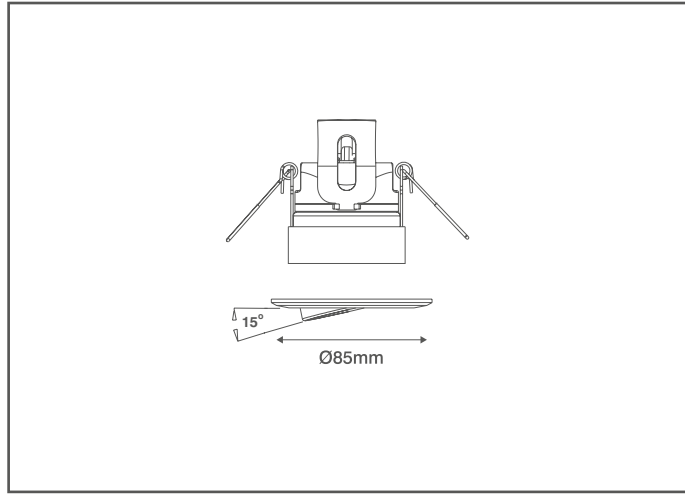

Product Code: OVBZ4605WH

Description: Adjustable White Bezel For Inceptor® Omni

General Information

Dimensions	85mm Diameter x 5mm (D)
Adjustable Angle	15°
Materials	Bezel: Powdercoated Aluminium
Finish	White
Product Weight	0.042Kg
Ingress Protection	IP54
Compatible Fittings	OV4600 Range
Warranty	5 Years (Registered)