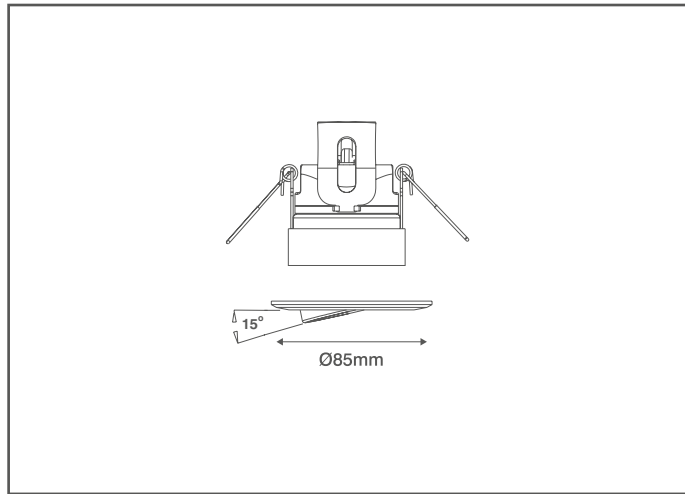

Product Code: OVBZ4605SC

Description: Adjustable Satin Chrome Bezel For Inceptor® Omni

General Information

Dimensions	85mm Diameter x 5mm (D)
Adjustable Angle	15°
Materials	Bezel: Plated Aluminium
Finish	Satin Chrome
Product Weight	0.042Kg
Ingress Protection	IP54
Compatible Fittings	OV4600 Range
Warranty	5 Years (Registered)