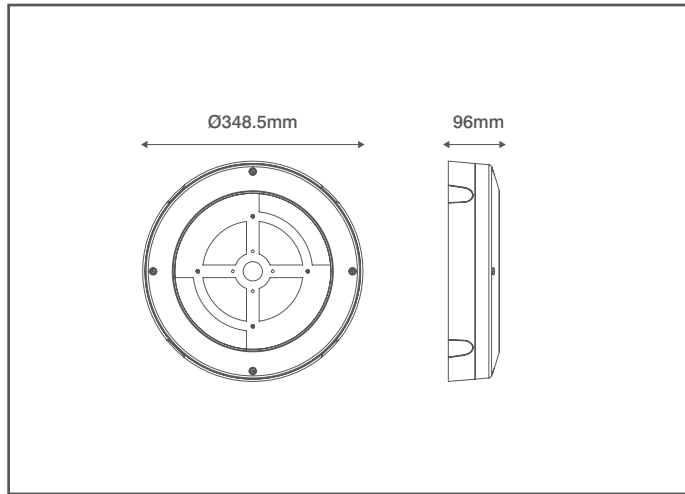

Product Code: OV9001BK

Description: Metal Housing For Inceptor® EVO Utility Bulkhead - Circular - Black

General Information

Dimensions	348.5mm Diameter x 96mm (D)
Materials	Fascia & Outer Housing: Cast Aluminium Base Plate: Steel
Finish	Black (RAL 9004)
Product Weight	2.61Kg
Compatible Fittings	OV9500 Circular Range
IK Rating	IK10
Mounting	Ceiling or Wall
Warranty	3 Years