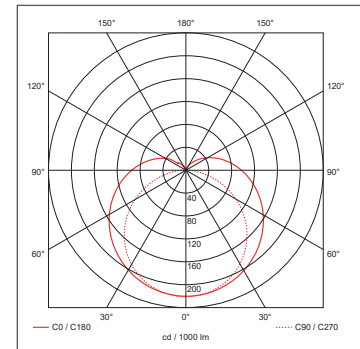

Product Code: OV89215

Description: 3.5W 215mm Undercupboard Light (CCT Switchable) - White

General Information

Dimensions	227mm (L) x 34mm (H) x 24mm (D)
Materials	Body: Polycarbonate Diffuser: Polycarbonate
Finish	White (RAL 9016)
Product Weight	0.10Kg
Dimmable	No
Ingress Protection	IP20
Warranty	3 Years

Supply & Power

Input Voltage & Frequency	220-240V ~ 50Hz
Electrical Safety	Class II (Double Insulated)
Input Power	3.5W
Input Current	35mA
Power Factor	>0.5
Ambient Temperature (Ta)	-30°C - +40°C
Input Mains Cable	2 x 0.75mm² H03VVH2-F - 1 Metre (Supplied)
Number Fitted Together	28 Units (If Mixed Sizes Then Total Wattage Must Not Exceed 100W)

Luminaire Output

Colour Temperature	3000K	4000K
Typical Luminous Flux	298lm	321lm
Efficacy	85lm/W	85lm/W
CRI	>80	
Beam Angle	130°	
LED Lifetime (L70)	35,000 Hours	

Accessories

OVLL89250	250mm Link Lead For Cubi Undercupboard Lights
OVLL89500	500mm Link Lead For Cubi Undercupboard Lights
OVLL891000	1000mm Link Lead For Cubi Undercupboard Lights

4000K