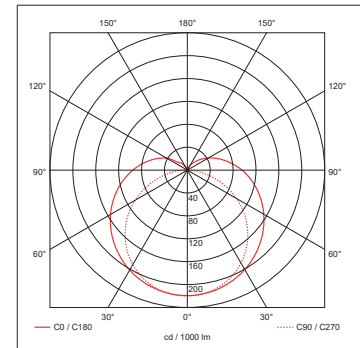

Product Code: OV89215

Description: 3.5W 215mm Undercupboard Light (CCT Switchable) - White

General Information

Dimensions	227mm (L) x 34mm (H) x 24mm (D)
Materials	Body: Polycarbonate Diffuser: Polycarbonate
Finish	White (RAL 9016)
Product Weight	0.10Kg
Dimmable	No
Ingress Protection	IP20
Warranty	3 Years

Supply & Power

Input Voltage & Frequency	220-240V ~ 50Hz
Electrical Safety	Class II (Double Insulated)
Input Power	3.5W
Input Current	35mA
Power Factor	>0.5
Ambient Temperature (Ta)	-30°C - +40°C
Input Mains Cable	2 x 0.75mm ² H03VVH2-F - 1 Metre (Supplied)
Number Fitted Together	28 Units (If Mixed Sizes Then Total Wattage Must Not Exceed 100W)

Luminaire Output

Colour Temperature	3000K	4000K
Typical Luminous Flux	298lm	321lm
Efficacy	85lm/W	85lm/W
CRI	>80	
Beam Angle	130°	
LED Lifetime (L70)	35,000 Hours	

Accessories

OVLL89250	250mm Link Lead For Cubi Undercupboard Lights
OVLL89500	500mm Link Lead For Cubi Undercupboard Lights
OVLL891000	1000mm Link Lead For Cubi Undercupboard Lights