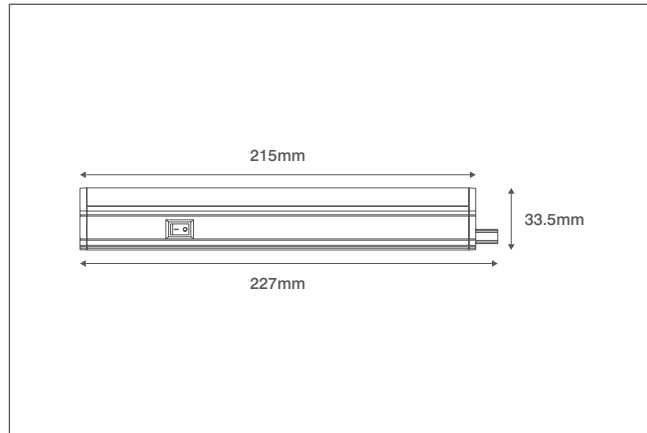

Product Code: OV89215

Description: 3.5W 215mm Undercupboard Light (CCT Switchable) - White

General Information

Dimensions	227mm (L) x 34mm (H) x 24mm (D)
Materials	Body: Polycarbonate Diffuser: Polycarbonate
Finish	White (RAL 9016)
Product Weight	0.10Kg
Dimmable	No
Ingress Protection	IP20
Warranty	3 Years

Supply & Power

Input Voltage & Frequency	220-240V ~ 50Hz
Electrical Safety	Class II (Double Insulated)
Input Power	3.5W
Input Current	35mA
Power Factor	>0.5
Ambient Temperature (Ta)	-30°C - +40°C
Input Mains Cable	2 x 0.75mm ² H03VVH2-F - 1 Metre (Supplied)
Number Fitted Together	28 Units (If Mixed Sizes Then Total Wattage Must Not Exceed 100W)

Luminaire Output

Colour Temperature	3000K	4000K
Typical Luminous Flux	298lm	321lm
Efficacy	85lm/W	85lm/W
CRI	>80	
Beam Angle	130°	
LED Lifetime (L70)	35,000 Hours	

Accessories

OVLL89250	250mm Link Lead For Cubi Undercupboard Lights
OVLL89500	500mm Link Lead For Cubi Undercupboard Lights
OVLL891000	1000mm Link Lead For Cubi Undercupboard Lights