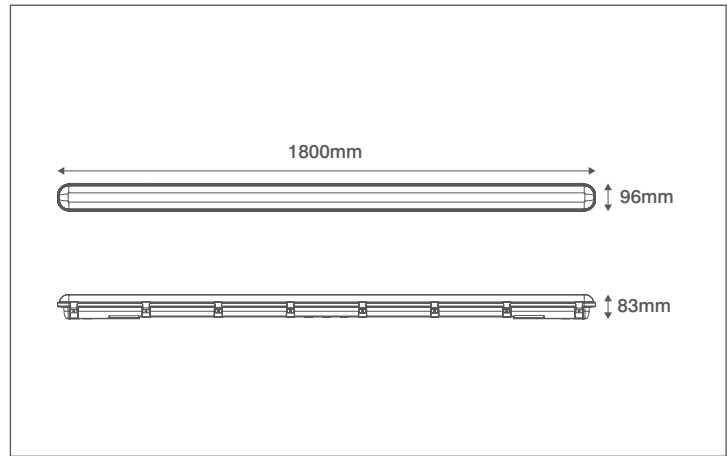

Product Code: OV80181EM

Description: 36W 1800mm Linear Utility LED Light With Emergency - IP65

General Information

Dimensions	1800mm (L) x 96mm (W) x 83mm (D)
Materials	Base: Polycarbonate Frosted Diffuser: Polycarbonate
Base Finish	Light Grey
Product Weight	2.68Kg
Dimmable	No
Ingress Protection	IP65
IK Rating	IK08
Mounting	Ceiling, Wall or Suspended
Warranty	5 Years

Supply & Power

Input Voltage & Frequency	220-240V~ 50/60Hz
Electrical Safety	Class I
Input Power	36W
Input Current	180mA
Inrush Current	7A (412ms)
Power Factor	>0.9
Ambient Temperature (Ta)	0°C - +40°C
Critical Temperature	+90°C
Terminations	5 Pole Push Fit Terminal Block
Cable Input Component	20mm IP68 Nylon Gland Supplied
Fixing Components	Surface and Suspension Brackets Supplied

Accessories

OVEMB6415LIS | 6.4V 1500mAh LiFePo4 Serial Battery - Serial

Luminaire Output

Colour Temperature	4000K
CRI	>80
Typical Luminous Flux	4080lm
Efficacy	113lm/W
Beam Angle	105°
LED Lifetime (L70)	50,000 Hours
Fixing Components	Surface and Suspension Brackets Supplied