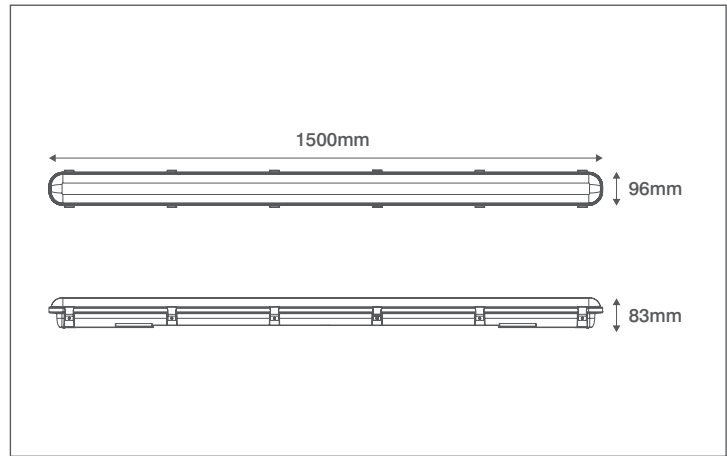

Product Code: OV80151MW

Description: 30W 1500mm Linear Utility LED Light With Microwave - IP65

### General Information

Dimensions	1500mm (L) x 96mm (W) x 83mm (D)
Materials	Base: Polycarbonate Frosted Diffuser: Polycarbonate
Base Finish	Light Grey
Product Weight	2.01Kg
Dimmable	No
Ingress Protection	IP65
IK Rating	IK08
Mounting	Ceiling, Wall or Suspended
Warranty	5 Years

### Supply & Power

Input Voltage & Frequency	220-240V~ 50/60Hz
Electrical Safety	Class I
Input Power	30W
Input Current	150mA
Inrush Current	2A (78ms)
Power Factor	>0.9
Ambient Temperature (Ta)	-20°C - +40°C
Critical Temperature	+90°C
Terminations	5 Pole Push Fit Terminal Block
Cable Input Component	20mm IP68 Nylon Gland Supplied
Fixing Components	Surface and Suspension Brackets Supplied

### Luminaire Output

Colour Temperature	4000K
CRI	>80
Typical Luminous Flux	3600lm
Efficacy	120lm/W
Beam Angle	105°
LED Lifetime (L70)	50,000 Hours
Fixing Components	Surface and Suspension Brackets Supplied